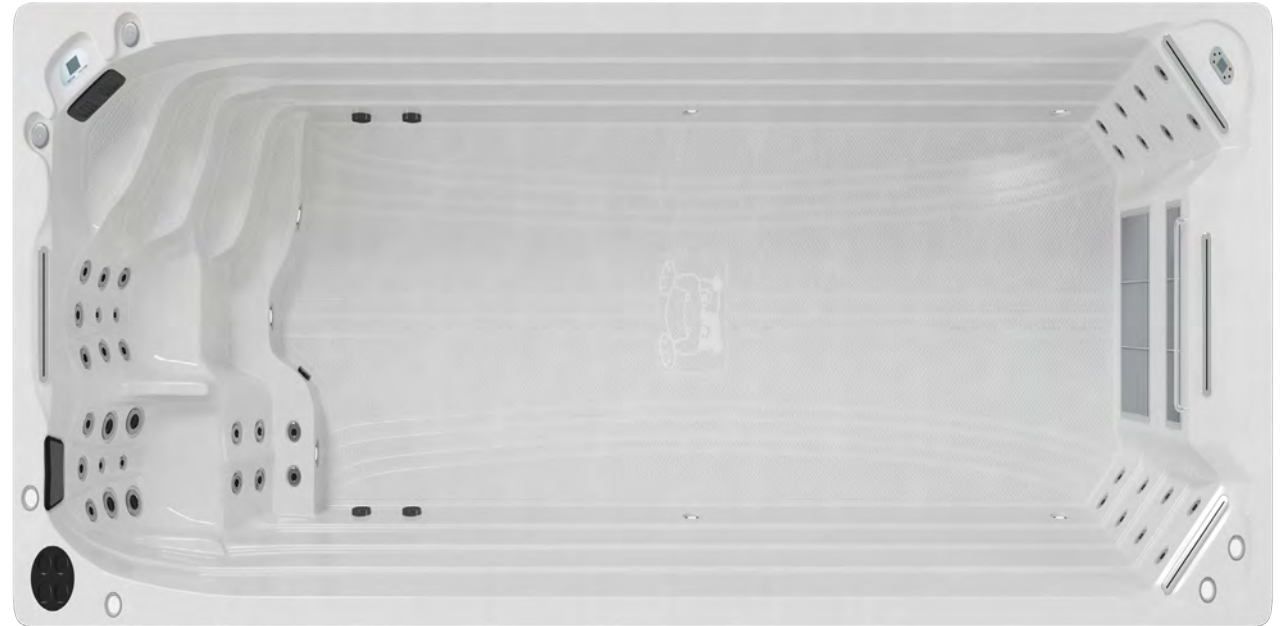

### SPECIFICATION

<b>DIMENSIONS:</b>	480 x 225 x 152 CM
<b>WATER CAPACITY:</b>	Approx. 8,208L
<b>WEIGHT:</b>	1,150KG
<b>SWIM JETS:</b>	Xtreme Double Turbine
<b>Electrical:</b>	1 x 32amp & 1 x 40amp
<b>PUMPS:</b>	2 x 2.5HP + 1 x 2HP 1 x Circulation Pump 1HP
<b>JETS:</b>	43 (40 Hydrotherapy / 3 Swim)
<b>CONTROLLER:</b>	Balboa Touch Screen
<b>HEATER:</b>	3KW

### HIGHLIGHTS

- Xtreme 'Open Water' Turbine • 2 Hydrotherapy Stand Up Zones
- Exercise Zone • 4 Massage Areas • Pure Zone - Ozone Purification System
- Easy Access Steps and Exercise Area With Non-Slip Design • 3 Waterfalls
- Eco Zone Triple Layer Insulation • Safety Rail • Underwater Lighting
- Levitator Jets - Upstream Bouyancy Swim Technology
- Jet streams at a 45-degree angle from below for a perfect water position
- Highest Quality Control System: Balboa Spa Touch (Touchscreen)
- Fitness Equipment included (Resistance Arm Bands, Row Bars, Adjustable Belted Swim Tether)
- Clear Zone - Easy Clean Commercial Grade Water Filtration System

## FEATURE PACKED AS STANDARD

Immersed Jet Chambers	Steel Reinforced Spa Acrylic
Safe Skimmer	Adjustable Dial
Tactile Therapy	Titanium Heater
Fast Flow Refill Drain	Freeze Protection
High Power LX Pumps	Quick access Gate Valves
Water Diverters	Heat Pump Ready
Swimming Resistance Pole	WiFi Ready
Thermal Sealed Ultra Locking Cover	Stainless Steel Adjustable Jets
Solid Zone™ - ABS Base	Adjustable and Interchangeable Massage Jets
Solid Zone™ - Galvanized Steel Frame	Easy Access Panel for Service and Maintenance