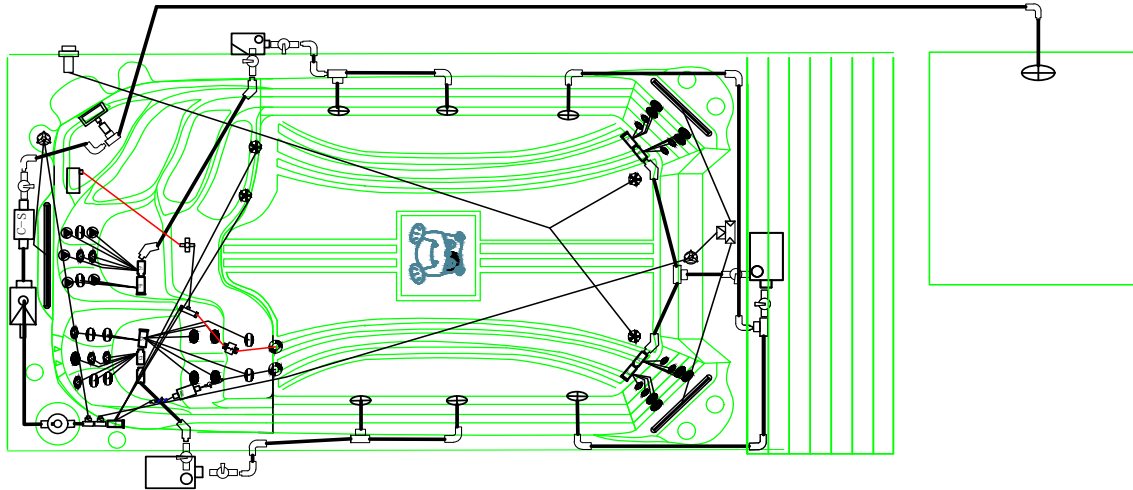

FEATURE PACKED AS STANDARD

Immersed Jet Chambers	Steel Reinforced Spa Acrylic
Safe Skimmer	Adjustable Dial
Tactile Therapy	Titanium Heater
Fast Flow Refill Drain	Freeze Protection
High Power LX Pumps	Quick access Gate Valves
Water Diverters	Heat Pump Ready
Swimming Resistance Pole	WiFi Ready
Thermal Sealed Ultra Locking Cover	Stainless Steel Adjustable Jets
Solid Zone™ - ABS Base	Adjustable and Interchangeable Massage Jets
Solid Zone™ - Galvanized Steel Frame	Easy Access Panel for Service and Maintenance