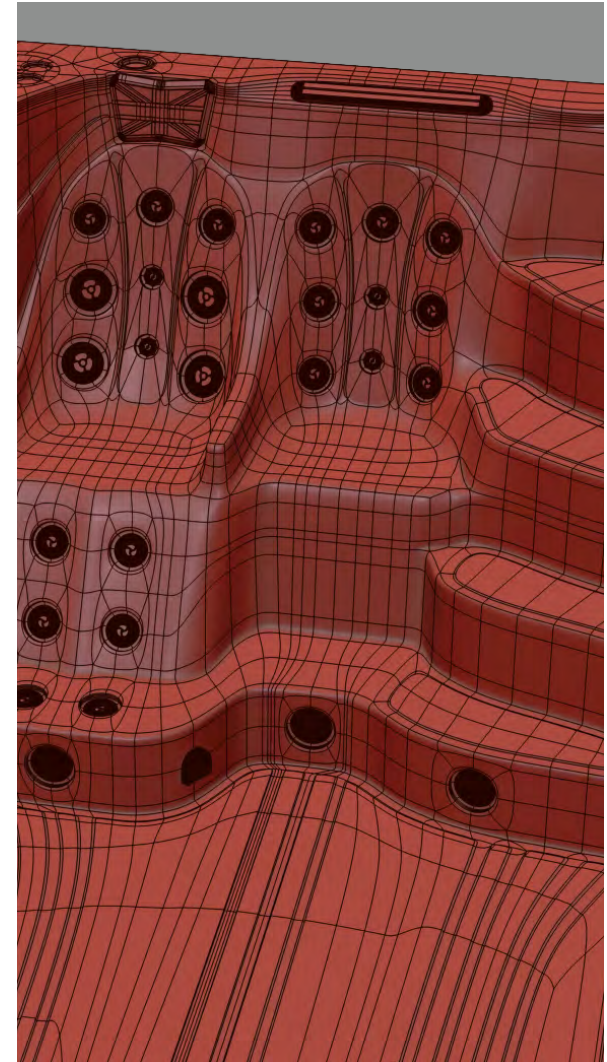

PROUDLY DESIGNED IN THE UK

We have invested 12 months and a huge budget in creating the right partnership, the right designs and the right processes - this is important to us to ensure that our customers will buy a product that is reliable, safe and energy efficient.

Our range of 13 hot tubs feature the very best available innovations and North American parts and components.