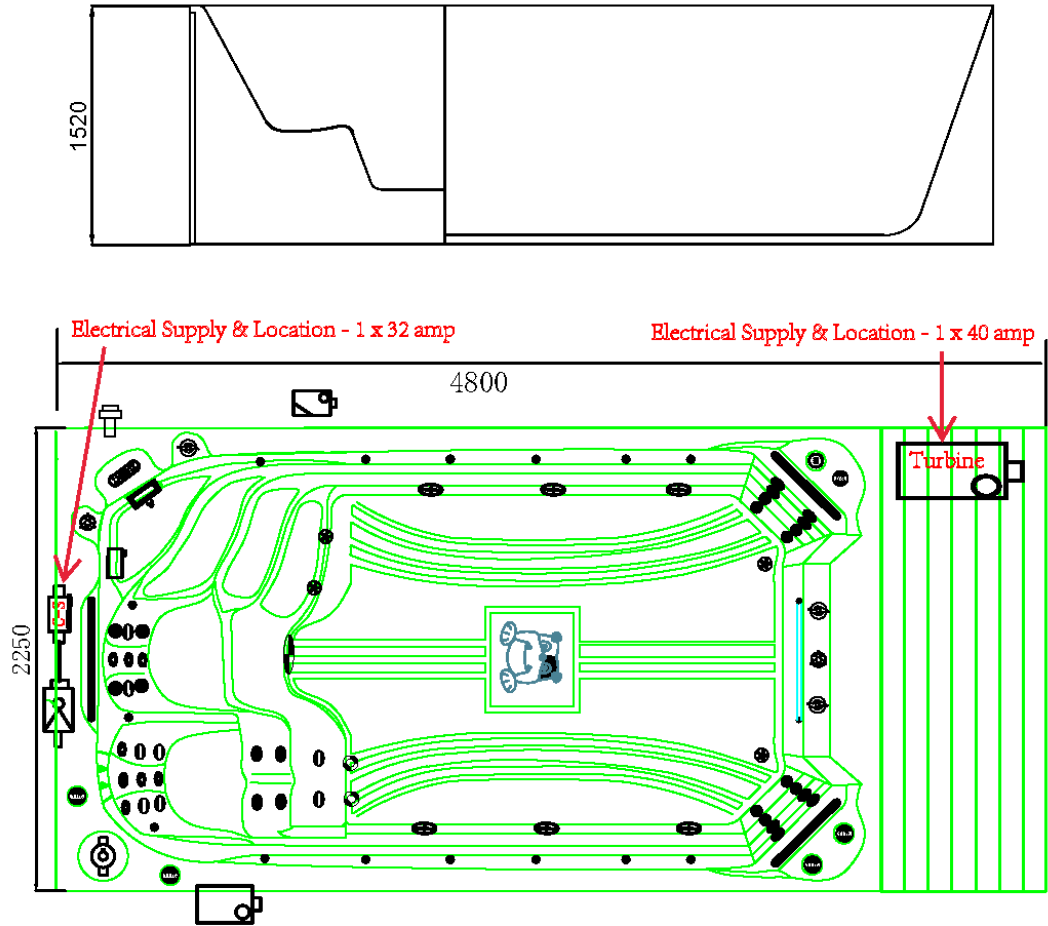

T400L SCHEMATIC