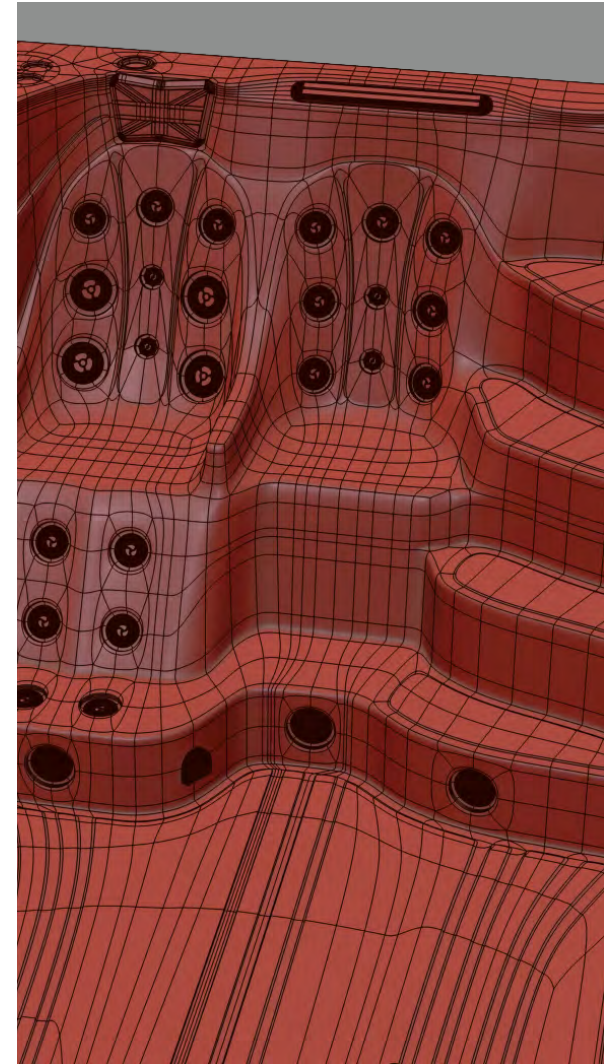

PROUDLY DESIGNED IN THE UK

We have invested 12 months and a huge budget in creating the right partnership, the right designs and the right processes - this is important to us to ensure that our customers will buy a product that is reliable, safe and energy efficient.

Our range of 13 hot tubs feature the very best available innovations and North American parts and components.