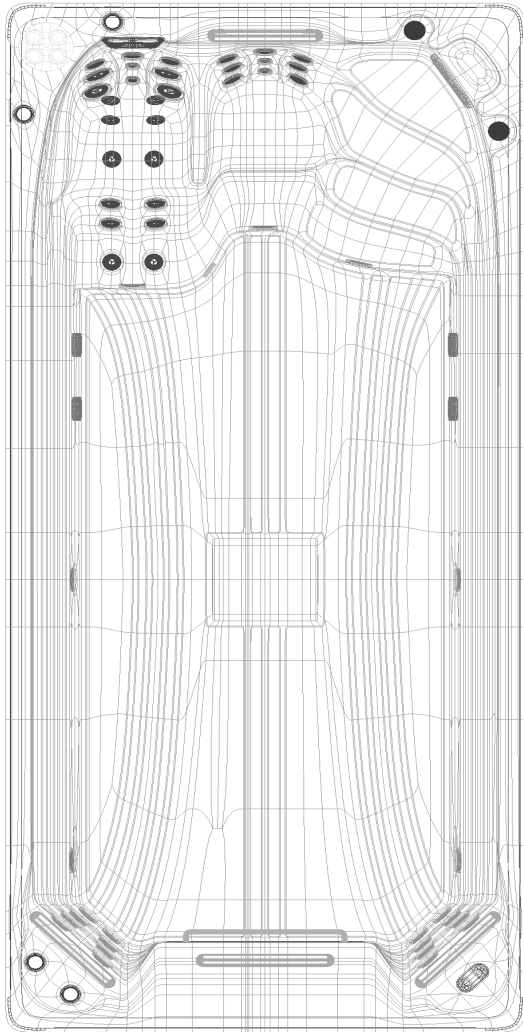

PROUDLY DESIGNED IN THE UK

We have invested 12 months and a huge budget in creating the right partnership, the right designs and the right processes - this is important to us to ensure that our customers will buy a product that is reliable, safe and energy efficient.

Our range of 13 hot tubs feature the very best available innovations and North American parts and components.