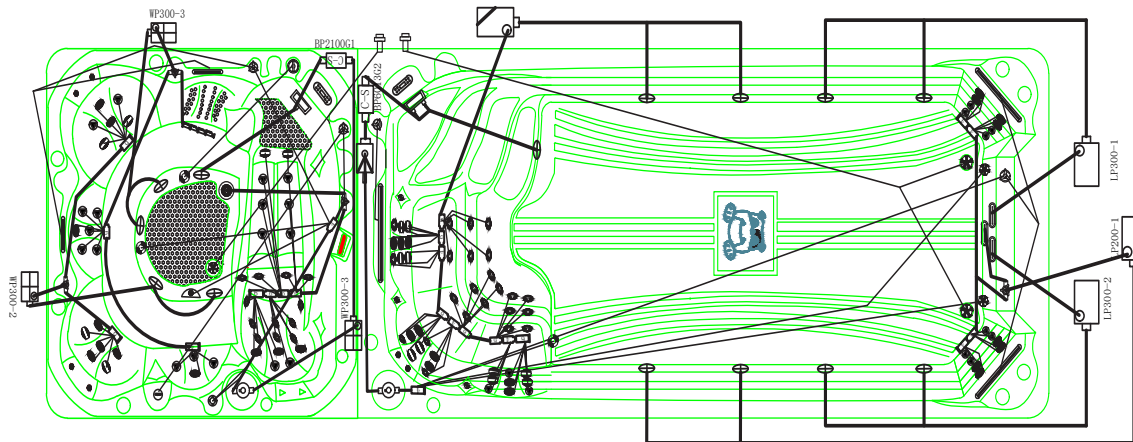

FEATURE PACKED AS STANDARD

Immersed Jet Chambers	Steel Reinforced Spa Acrylic
Safe Skimmer	Adjustable Dials
Tactile Therapy	Titanium Heater
Fast Flow Refill Drain	Freeze Protection
High Power LX Pumps	Quick access Gate Valves
Water Diverters	Heat Pump Ready
Swimming Resistance Pole	WiFi Ready
Thermal Sealed Ultra Locking Cover	Stainless Steel Adjustable Jets
Solid Zone™ - ABS Base	Adjustable and Interchangeable Massage Jets
Solid Zone™ - Galvanized Steel Frame	Easy Access Panel for Service and Maintenance