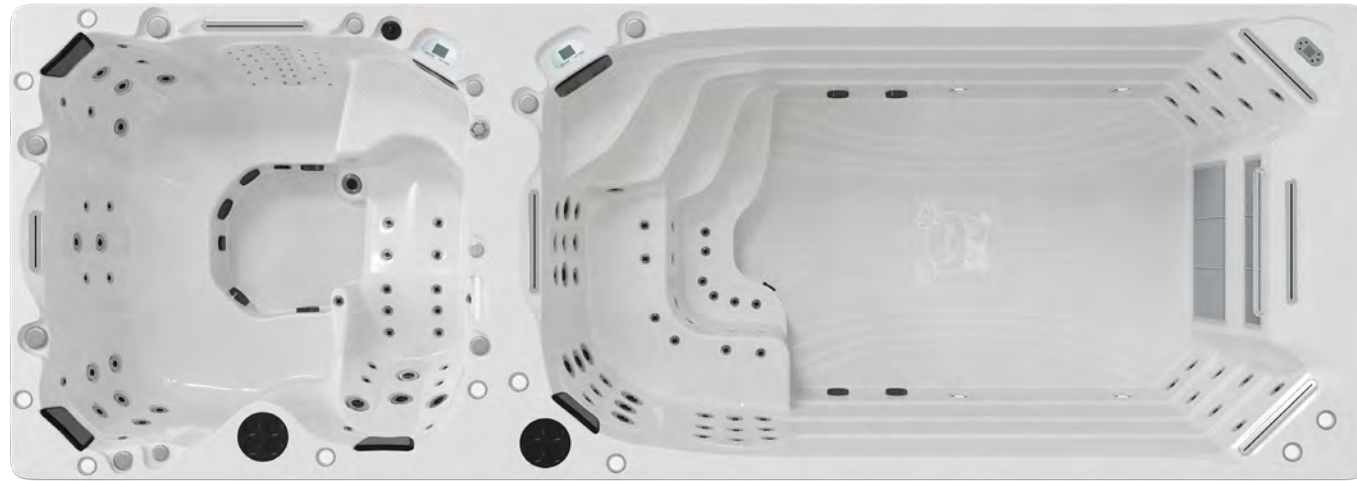

### SWIM SPA SPECIFICATION

<b>DIMENSIONS:</b>	805 x 225 x 152 CM
<b>WATER CAPACITY:</b>	Approx. 10,260L
<b>WEIGHT:</b>	1,520KG
<b>SWIM JETS:</b>	3 x High Flow River Jets
<b>Electrical:</b>	2 x 32amp & 1 x 40amp
<b>PUMPS:</b>	3 x 3HP + 1 x 2HP 1 x Circulation Pump 1HP
<b>JETS:</b>	43 (40 Hydrotherapy / 3 Swim)
<b>CONTROLLER:</b>	Balboa Touch Screen

### HIGHLIGHTS

- 3 High Flow River Swim Jets • 2 Hydrotherapy Stand Up Zones
- Exercise Zone • 4 Massage Areas • Pure Zone - Ozone Purification System
- Easy Access Steps and Exercise Area With Non-Slip Design • 3 Waterfalls
- Eco Zone Triple Layer Insulation • Safety Rail • Underwater Lighting
- Levitator Jets - Upstream Bouyancy Swim Technology
- Jet streams at a 45-degree angle from below for a perfect water position
- Highest Quality Control System: Balboa Spa Touch (Touchscreen)
- Fitness Equipment included (Resistance Arm Bands, Row Bars, Adjustable Belted Swim Tether)
- Clear Zone - Easy Clean Commercial Grade Water Filtration System

## FEATURE PACKED AS STANDARD

Immersed Jet Chambers	Steel Reinforced Spa Acrylic
Safe Skimmer	Adjustable Dials
Tactile Therapy	Titanium Heater
Fast Flow Refill Drain	Freeze Protection
High Power LX Pumps	Quick access Gate Valves
Water Diverters	Heat Pump Ready
Swimming Resistance Pole	WiFi Ready
Thermal Sealed Ultra Locking Cover	Stainless Steel Adjustable Jets
Solid Zone™ - ABS Base	Adjustable and Interchangeable Massage Jets
Solid Zone™ - Galvanized Steel Frame	Easy Access Panel for Service and Maintenance