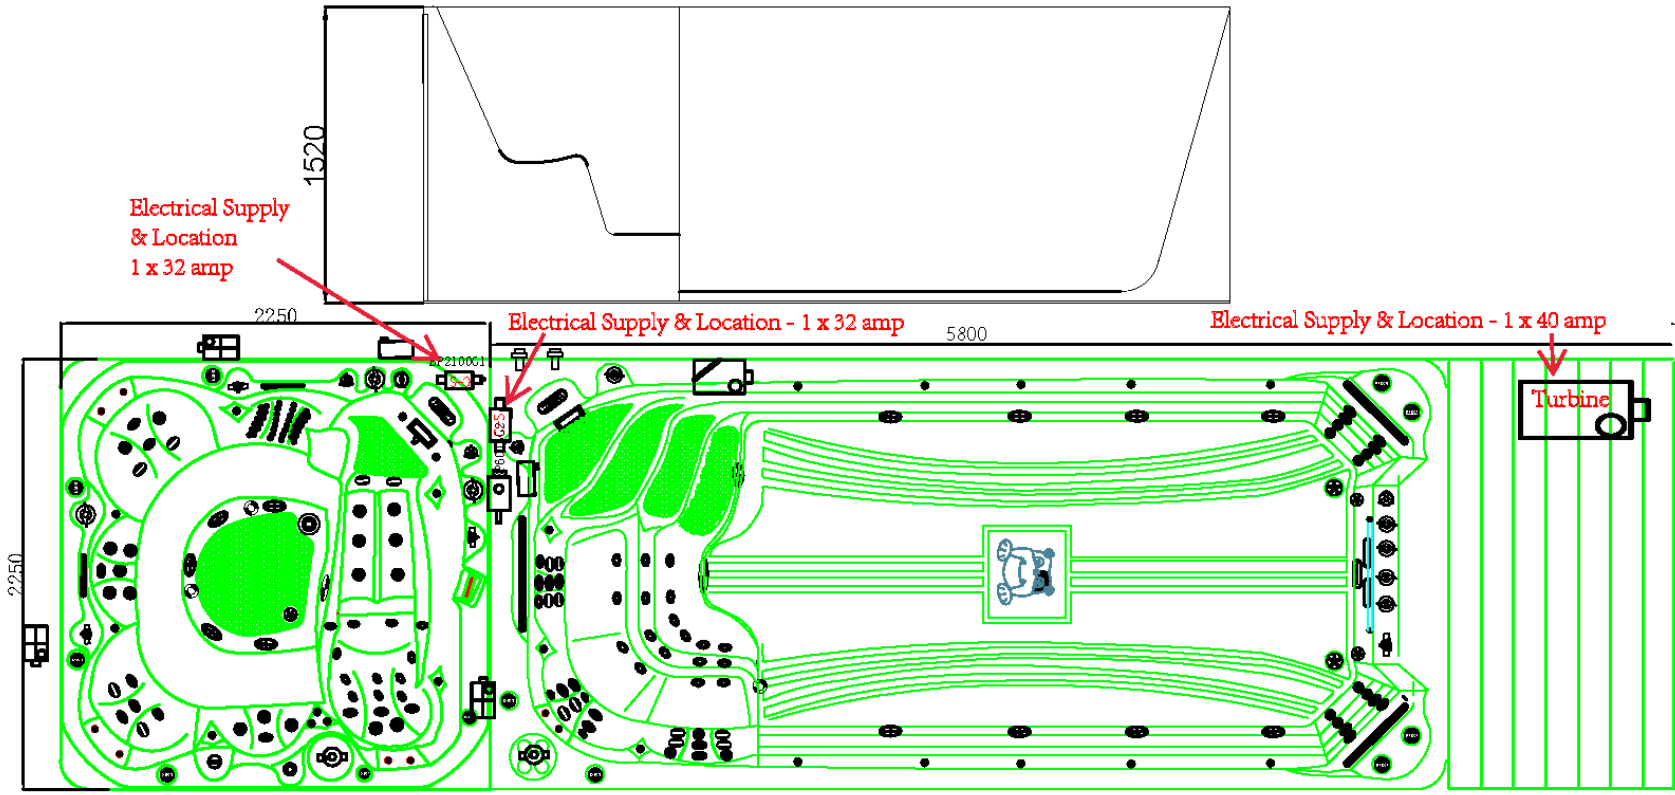

T500S + HT SCHEMATIC