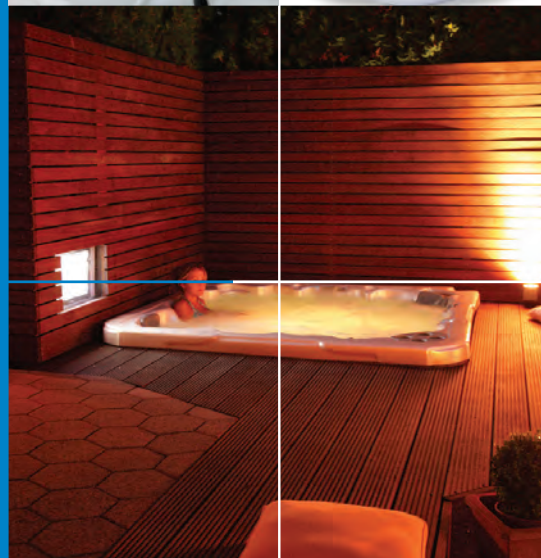

This system helps to reduce maintenance and chemical consumption and prevents you overdosing your hot tub water. This is a chlorine free system; great for those who may have sensitive skin and find chlorine too strong.

How Does it Work?

A bromine cartridge is placed into the Clean Zone System which self doses the spa water. Bromine doesn't have a strong smell and does the same job as chlorine, sanitising the spa water keeping it safe for you and your family to use all year round. Bromine is also less corrosive than chlorine and salt systems.

Our Clean Zone technology is perfect for those with sensitive skin, who want the most chemical free and low maintenance system possible. The cartridges can be replaced easily just by twisting the cap to the Clean Zone system, pulling the cartridge holder out, discarding of the old cartridge and replacing with the new one.

The Clean Zone technology teamed with the Clear Zone Filtration system, make the EcoSpa hot tub range the perfect choice for complete value for money and relaxation. Designed with you in mind, to save you time, energy, and money.

What are the benefits of using the Clean Zone System?

- Less chemical consumption
- Very low maintenance
- Helps to prevent irritations
- Longer lasting water
- Easy to use
- Softer water by using minerals
- Reduces odours
- Crystal clear water
- 30% less corrosive

Owning a home hot tub gives you permanent access to the same beneficial effects of hot water enjoyed through the ages by the ancient Turks and Romans.

Better Health

A massaging hot tub reduces stress, stimulates blood circulation, eases muscle tension and soreness, gives temporary relief from arthritis and accelerates healing of muscle related injuries.

Arthritis / Sports Injury Relief

Hydrotherapy for just 10 to 15 minutes daily can significantly improve your body's co-ordination and flexibility. A warm aquatic environment facilitates blood flow through your body.

A hot tub's hydro massage jets target pain precisely. Jets in the footwell - for example - alleviate pain in your ankles and feet, while swirling jets installed in the back of a hot tub lounge seat ease tension in the back and neck.

Improved Sleep

After a hectic day, the soothing water of a hot tub can help melt away tension and let relaxation replace the stress of the day.

Get Social

Hot tubs are the perfect social hub for friends and family. A hot tub provides the perfect opportunity to relax and enjoy the outdoors! Imagine the enchantment of a clear summer sky or the soothing warm water surrounding you while the winter snow falls.

Talking, laughing, listening to favourite tunes and having family fun!

The Eco Spa Collection suits every lifestyle and features the very latest technology to help you maximise the pleasure of owning a hot tub. Our in-house staff are always available to advise before, during and after you choose your hot tub.

Energy Efficiency

- EcoZone Insulation
- Heat Saver Insulated Covers
- Automatic Circulation

Specification Variations

- Jets
- Pumps
- Shape and Size

Filtration

- Programmable Pressurised Filtration System
- Automatic Spa Care System

Headrests and Neck Jets

- Quality
- Practicalities
- Performance

Tactile Therapy (dispersion of lactic acid)

- Hydrotherapy Massage
- Zone Therapy Seating
- Head to Toe Hydrotherapy

Environment

- Sound
- Visual
- Lights
- Waterfalls