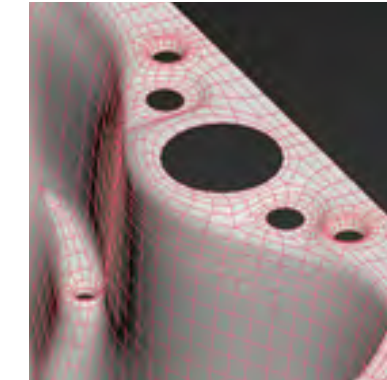

THE ECO DIFFERENCE

80% more effective than the average skimmer filtration system, Clear Zone technology provides external pressurized filtration where the filter is outside of the bathing area.

This provides cleaner, clearer water, less chemical consumption and maintenance, lower running costs and is ultimately more hygienic for all bathers.