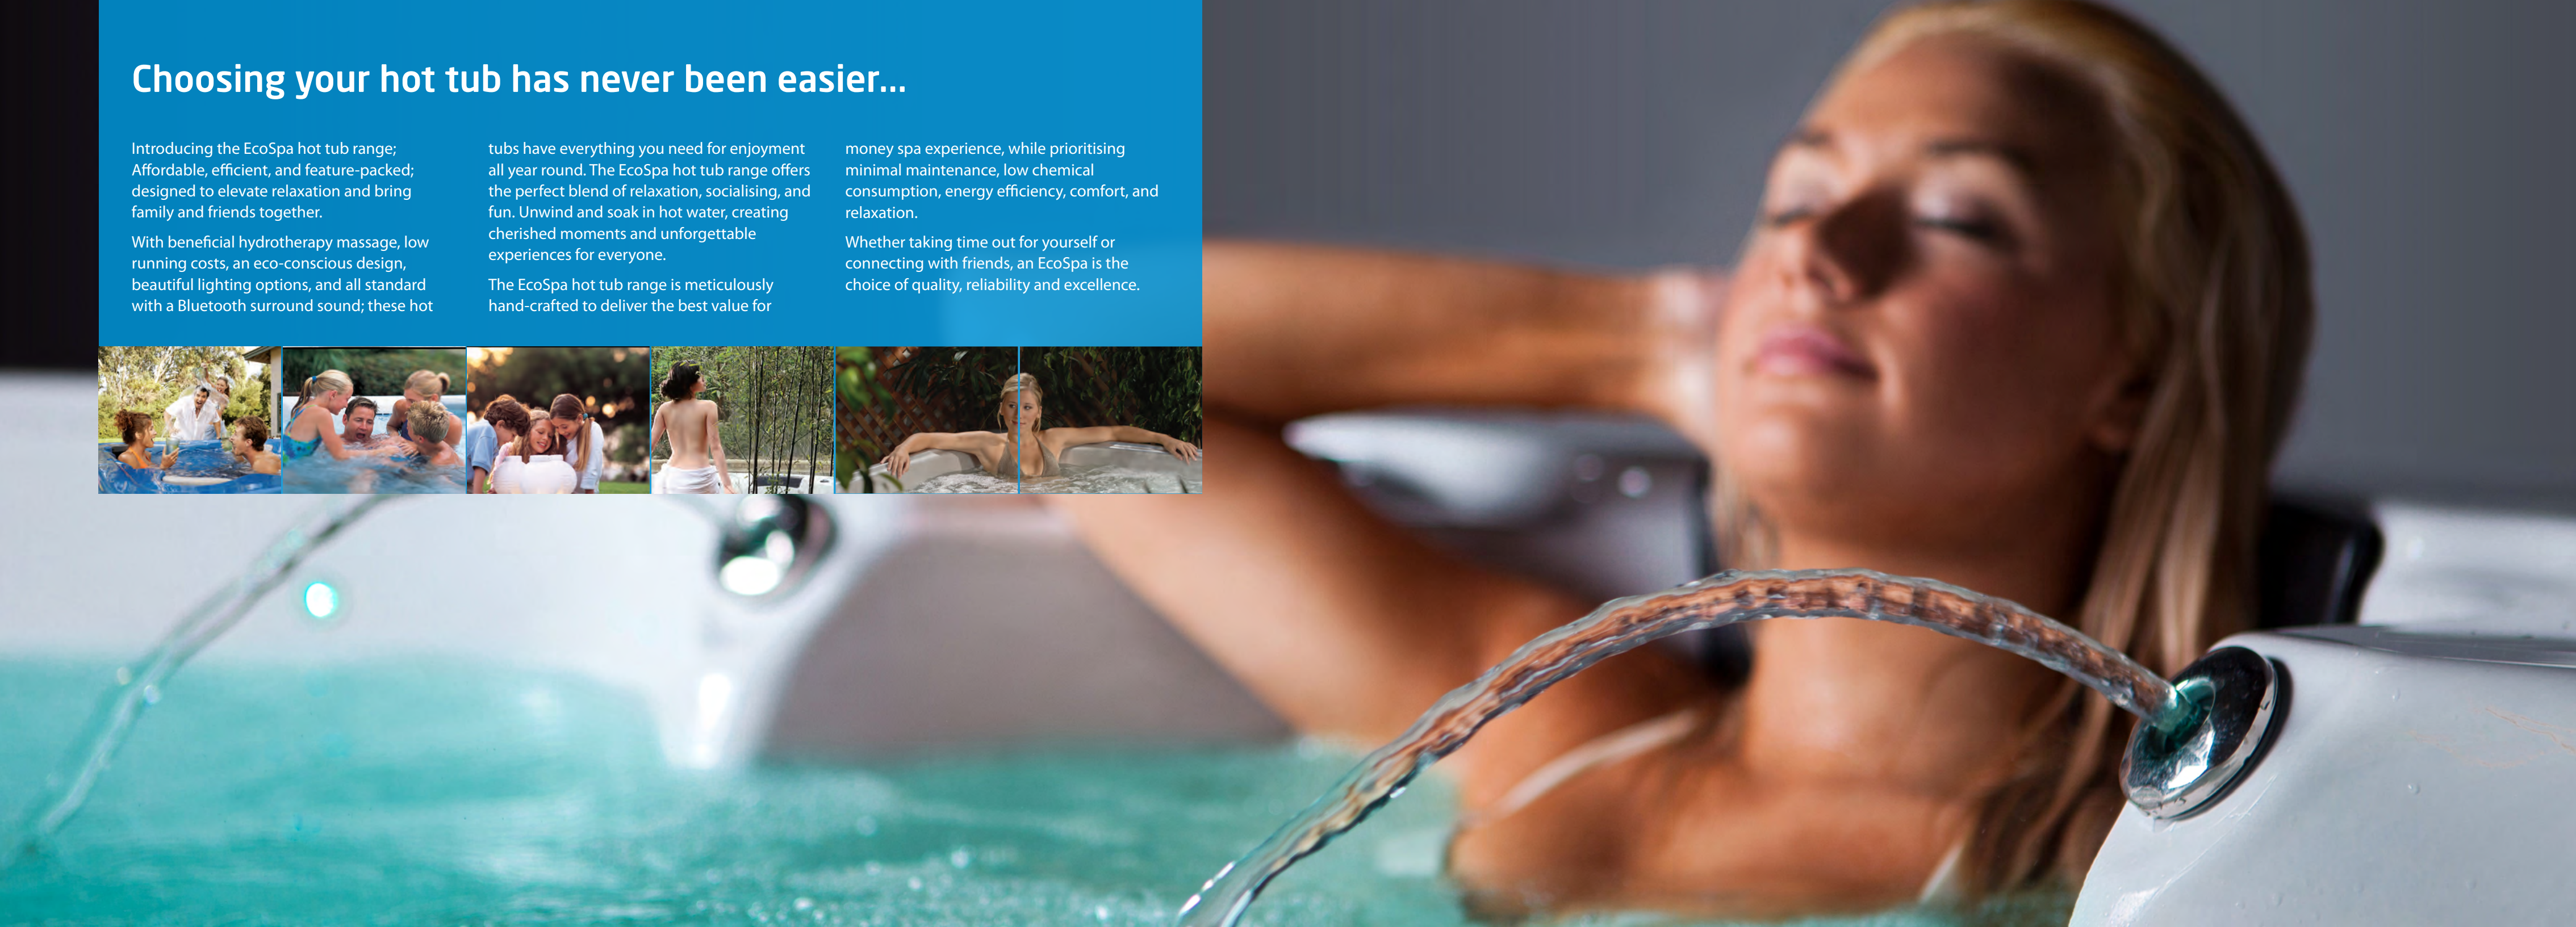

With beneficial hydrotherapy massage, low running costs, an eco-conscious design, beautiful lighting options, and all standard with a Bluetooth surround sound; these hot

tubs have everything you need for enjoyment all year round. The EcoSpa hot tub range offers the perfect blend of relaxation, socialising, and fun. Unwind and soak in hot water, creating cherished moments and unforgettable experiences for everyone.

Whether taking time out for yourself or connecting with friends, an EcoSpa is the choice of quality, reliability and excellence.

Eco Spas Automatic Self-Cleaning Spa Care System

All EcoSpa hot tubs feature the exclusive Clean Zone Self-Dosing System, allowing the water to be sanitised gradually using easy-to-use bromine cleaning cartridges.

Clean Zone helps to reduce maintenance and chemical consumption and gives a bonus of softer water with no harsh chemical odour.

ECOTRANQUIL

The EcoTranquil 4-person hot tub features a versatile lounge offering head-to-toe hydrotherapy from either end, designed to accommodate all shapes and sizes.