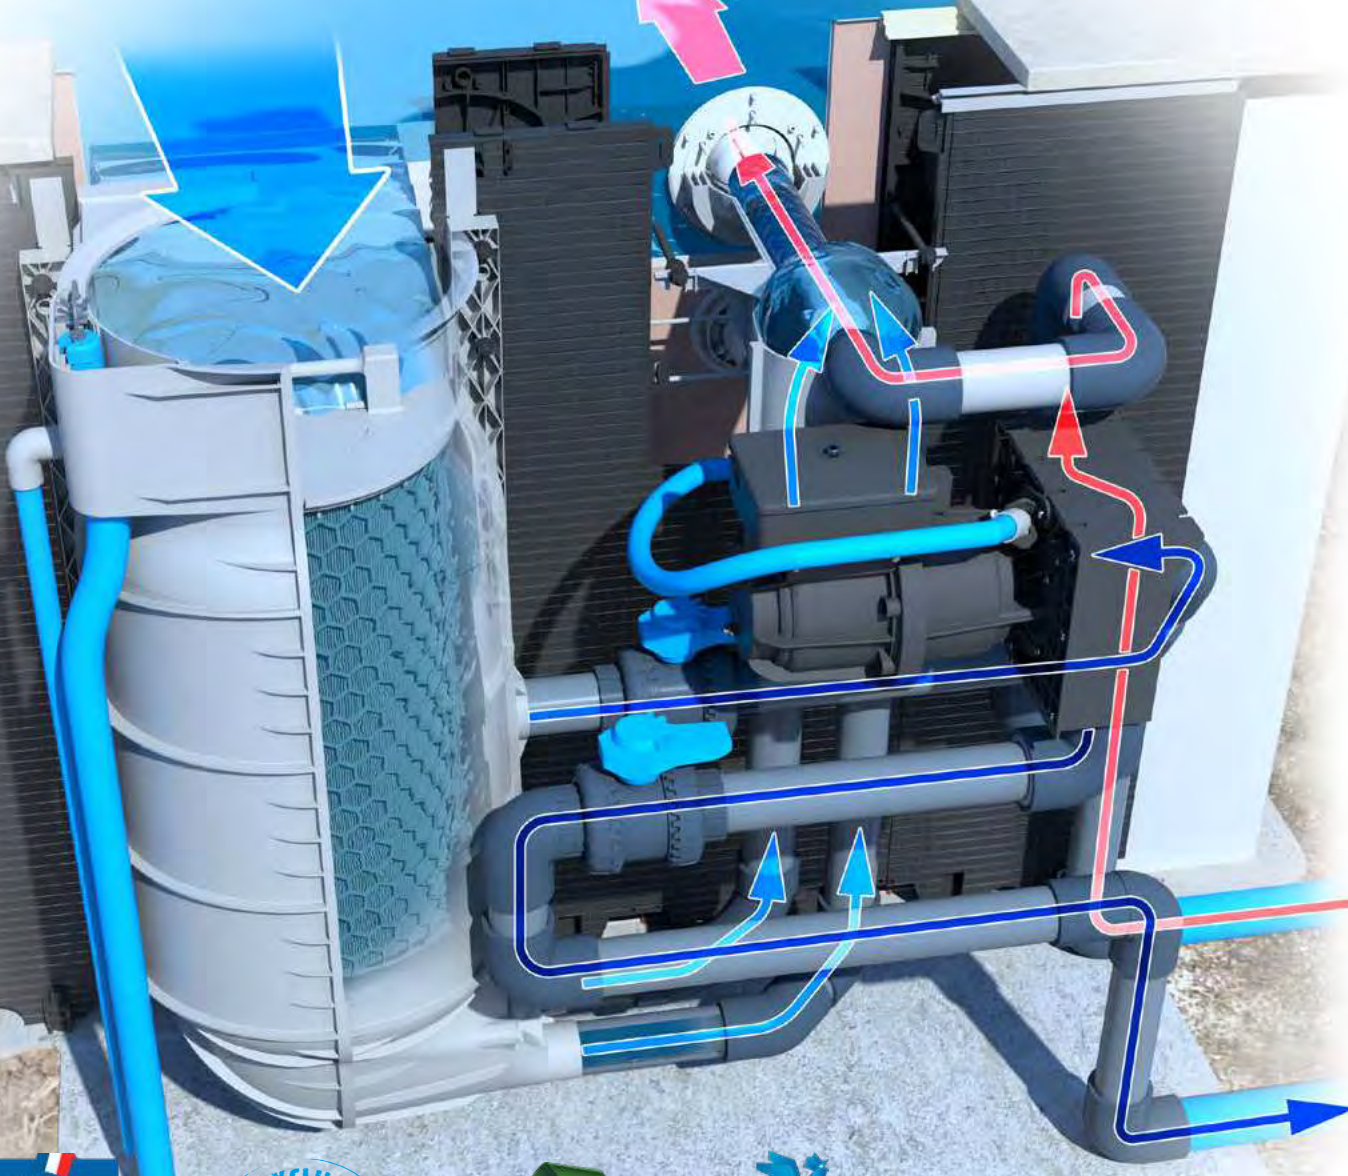

EXCESS PRESSURE

- For automatic cleaning robot 2m³ /h
- Suction 32 m³ /h

POOL DISCHARGE 30 m³/h

nfx30 or nfx40

- Cartridge extractor to effortlessly remove elements (optional)
- Non-return valve to prevent dirty water particles from going back into the pool
- MAGIskim prefiltering sock
- Very large «pre-filter» basket for high particle retention capacity
- Filter media with a filtration fineness of 15 microns