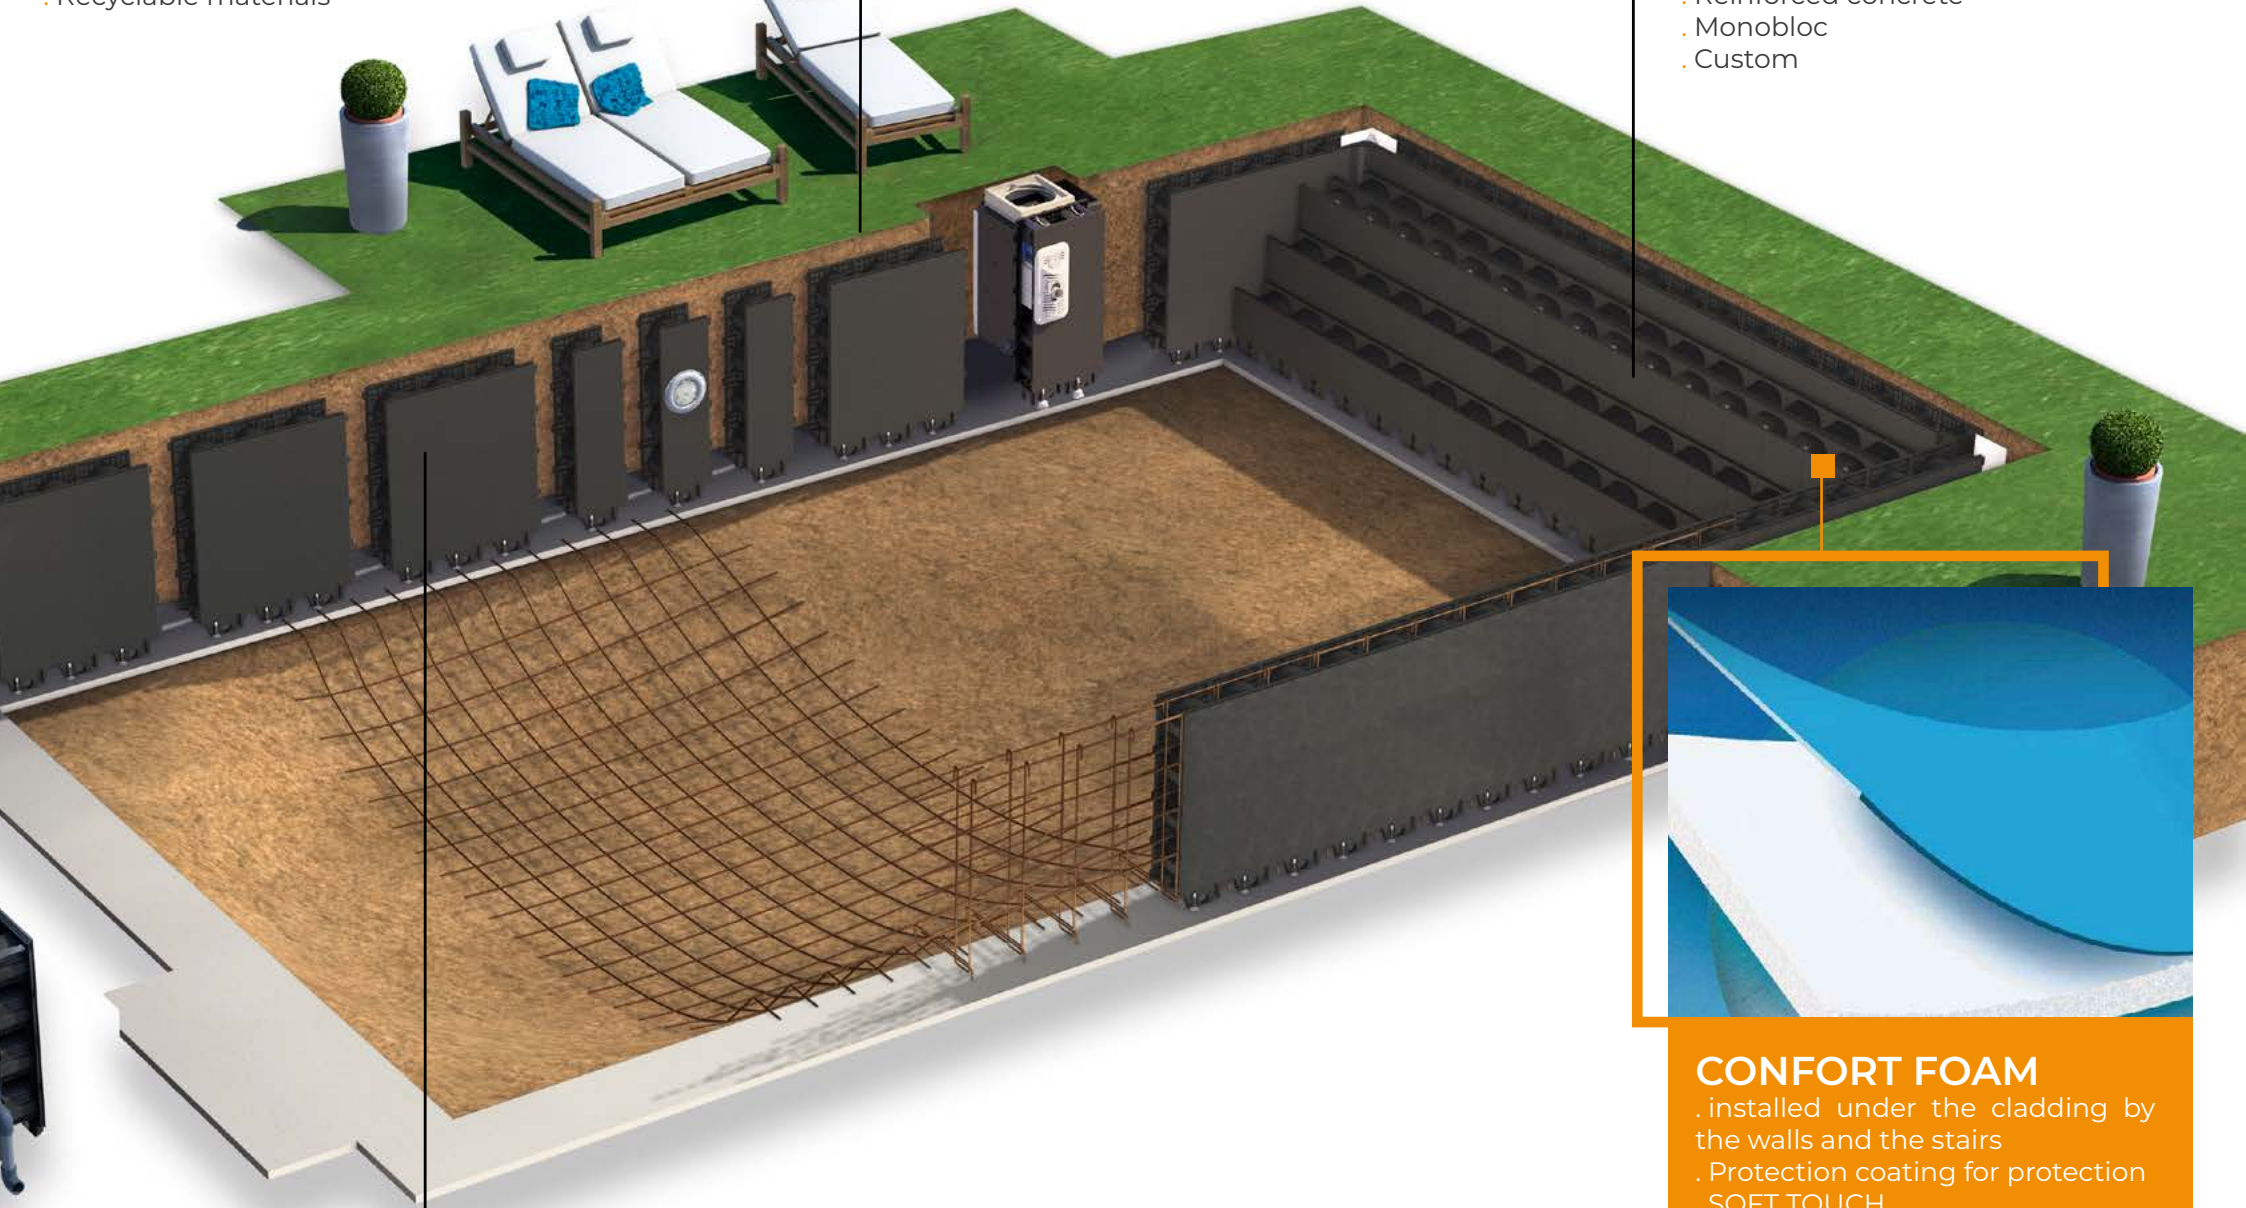

ECO-FRIENDLY

- . Thermal comfort
- . No wastewater discharge from filtration
- . Recyclable materials

MINIMUM TERRACING

- . Only 25 cm
- . No strut
- . Excavation and backfill savings of 30m³ (For 8X4 POOL)

STAIRS

- . Reinforced concrete
- . Monobloc
- . Custom

CUSTOM-MADE MODULAR STRUCTURE

- . Installed under the cladding by the walls and the stairs