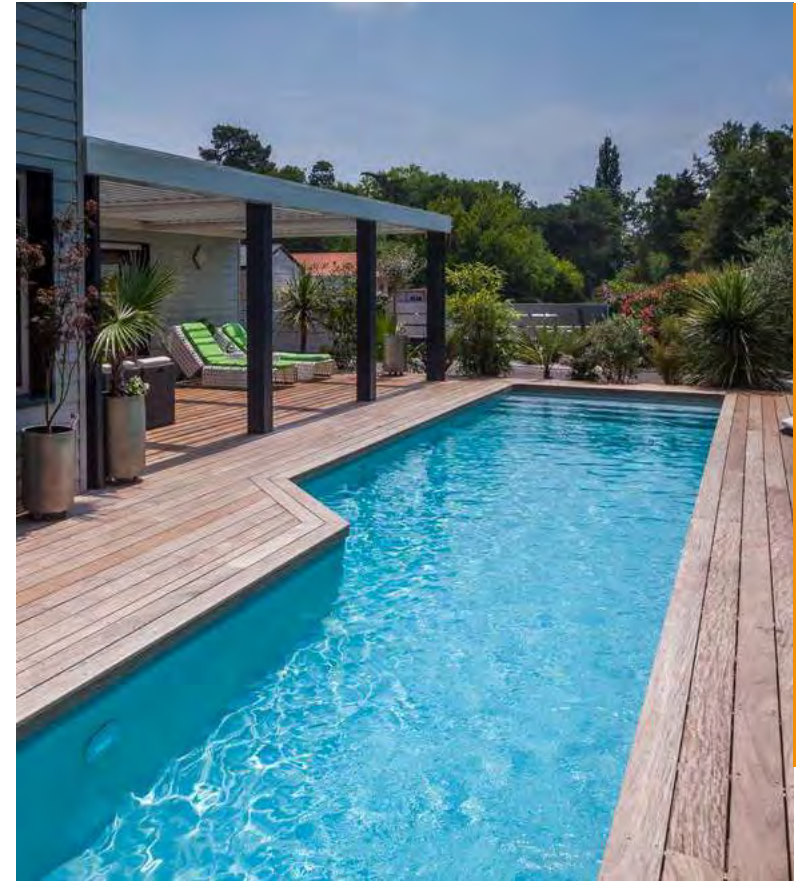

13m x 5.33m
White Liner
Island 3 Custom Staircase
Patented Magiline Filtration

UNIQUE DESIGNS

9,66m x 4,66m

Liner color light gray

Staircase Beach 1

Patented Magiline Filtration

Gironde

SWIMMING LANE