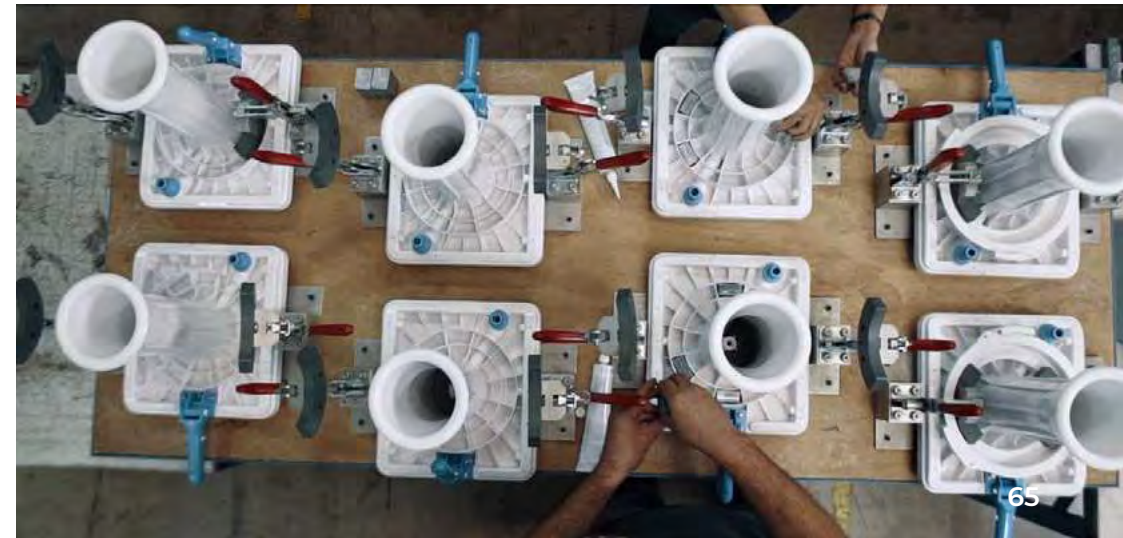

A FRENCH COMPANY

With a firm local anchorage in Troyes, the Aube region, Piscines Magiline is the only company in the sector to have obtained the **Label Origine France Garantie**, the sign of a strong commitment to create products and produce them on French territory. And very recently, Piscines Magiline joined the **French Fab movement**, which embodies an innovative, export-oriented industry open to the changes brought about by digital technology, new technologies, and green economy.

A COMMITTED COMPANY

Solidarités International partnership: since 2014, Piscines Magiline has supported the humanitarian aid association SOLIDARITES INTERNATIONAL, which is involved with the relief of conflicts and natural disasters. Its fight: access to water and sanitation for populations weakened by natural disasters or conflicts.