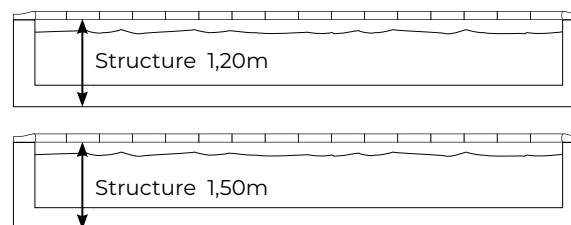

BOTTOM

HEIGHT

1,20M OU 1,50M

for the whole family

CURVED BOTTOM

The curved bottom is the most common because it's made using a small and a large pool: a play area for children and a swimming area for adults.

CURVED BOTTOM

CURVED BOTTOM + SAFETY STEP

FLAT BOTTOM

The flat bottom allows the whole family to be entertained in a shared space at the same depth.

FLAT BOTTOM

FLAT BOTTOM + SAFETY STEP

DIVE BOTTOM

With its large descent and its pit, the bottom is reminiscent of the Olympic pools. It's recommended for diving and swimming sports.