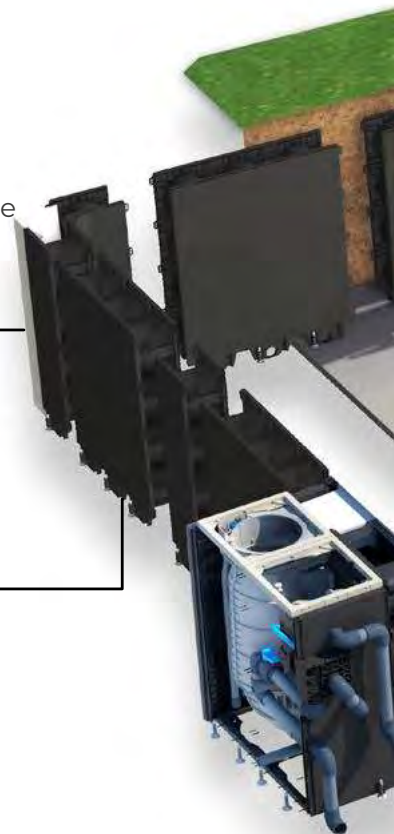

STRUCTURE BUILT TO LAST

- . Reinforced concrete
- . 10-year warranty