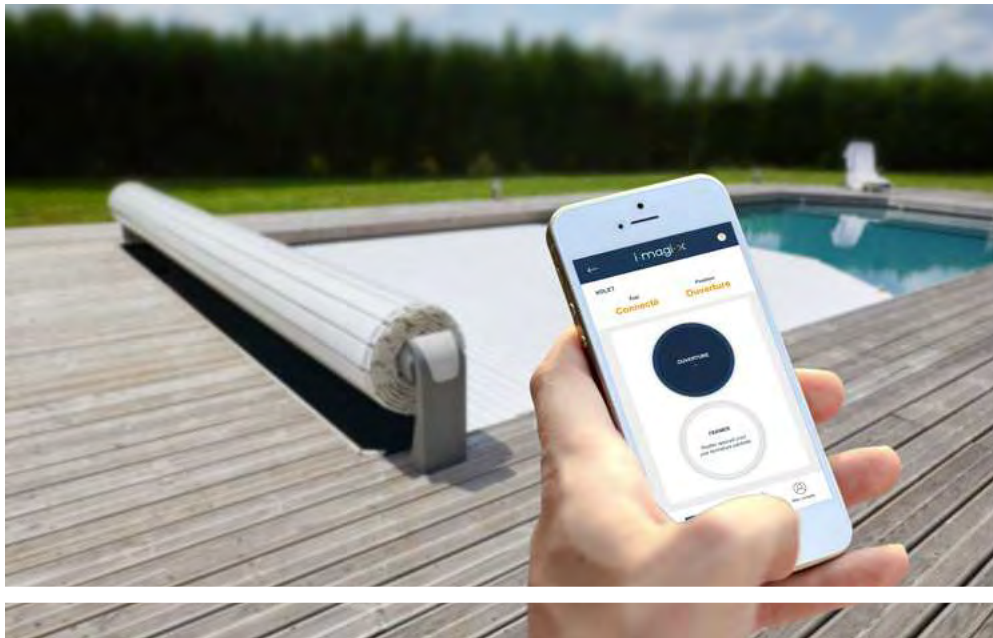

Protect pool against impurities and for pool safety. Pool shutters and pool covers come in different varieties for particular uses

The cover with bars secures your pool all year round using an anti-leaf tension on the lengths, which better protects its sealing qualities on the whole surface and in borders.

The bubble pool cover is placed on the water so that the bubble side is in contact with the water: it limits evaporation and preserves the water temperature.

The winter cover is for the end of the season. It protects the pool water from impurities (dead leaves, twigs).

SUBMERGED AND ABOVE GROUND SHUTTERS

Submerged or above ground, motorized, solar, smartphone-controlled, our shutters benefit from the latest technological innovations, offer the best quality specifications, and comply with the most demanding safety standards.

The submerged pool shutter is much more discreet with its rotating axis located inside the pool; it's invisible when open! The ultimate in pool protection that combines performance and aesthetics.

The aboveground pool shutter with its multiple slat finishes, its exclusive patented Wing System or slow mode, its apron covering solution adapts to all pool configurations to cover and protect the pool.