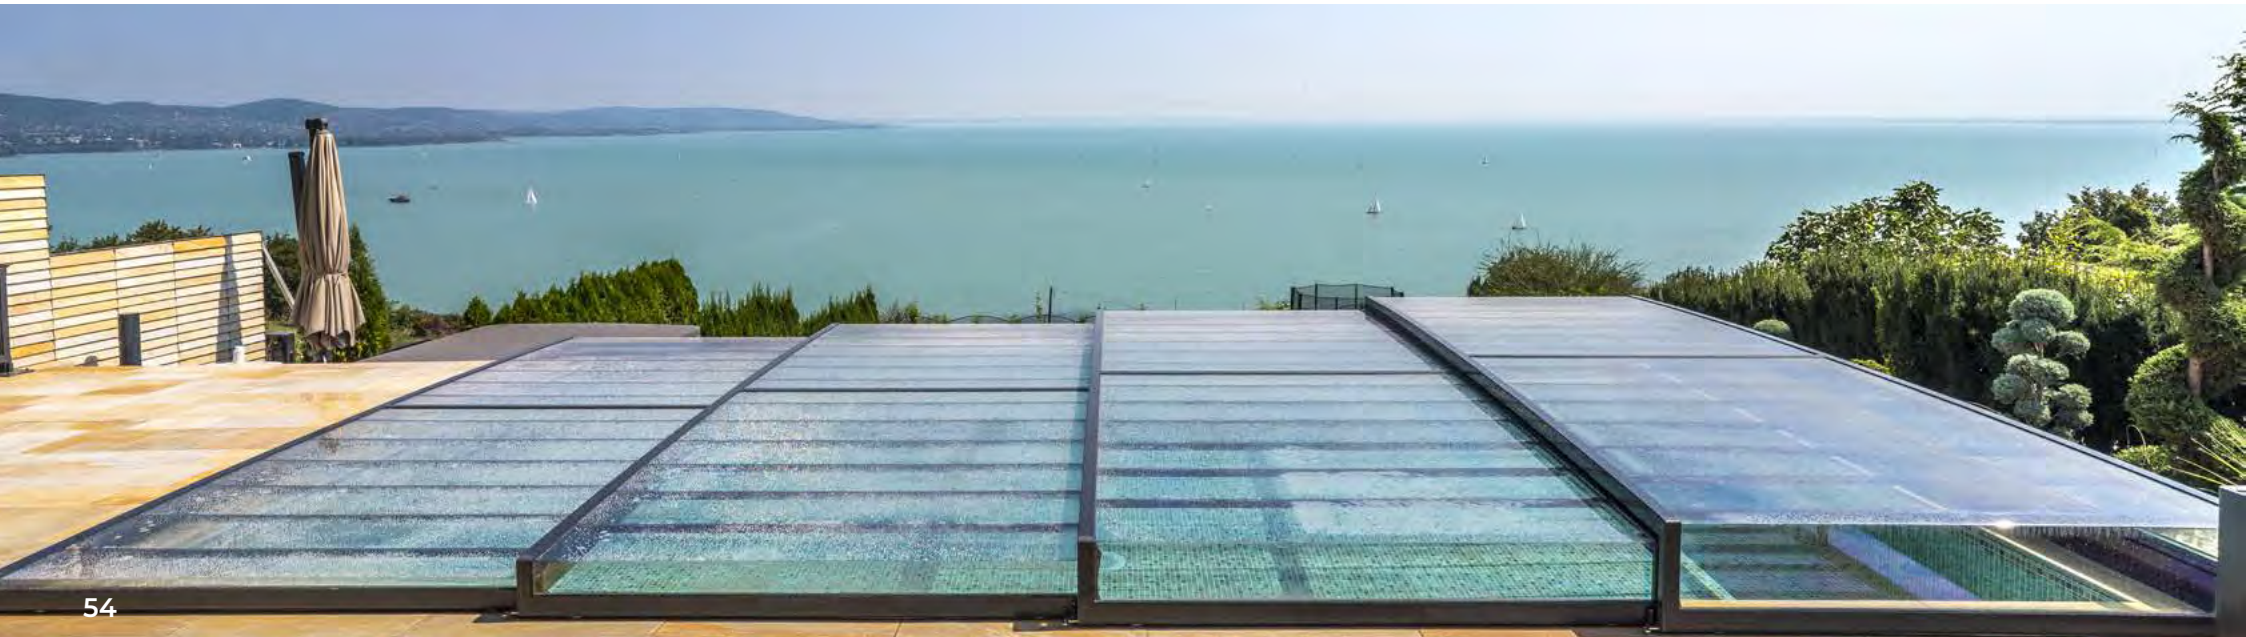

SHELTERS

Protect your pool and your wellness area and enjoy it r pool all year round.

The pool shelter protects the pool from impurities, preventing them from settling in the water.

With this, you can forget about insects, dead leaves, dust, and other inconveniences that make the pool dirty.

All of our GAA pool shelters can be handled by a single person. Easily maintain the quality of your water all year round.