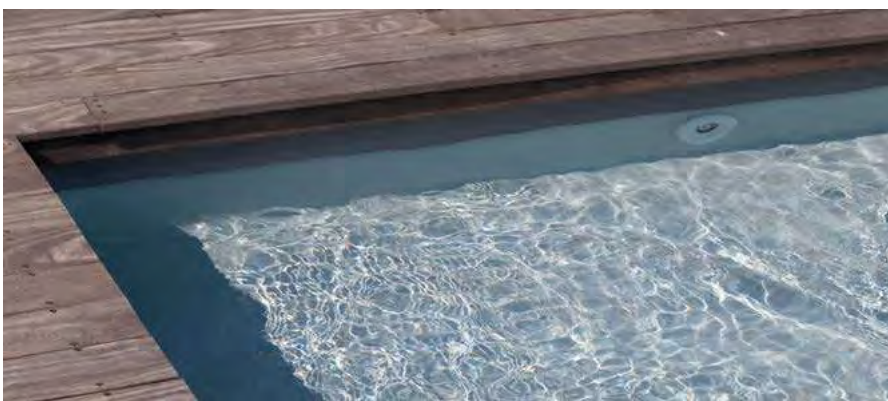

BOTTOM

HEIGHT

1,20M OU 1,50M

for the whole family

CURVED BOTTOM

The curved bottom is the most common because it's made using a small and a large pool: a play area for children and a swimming area for adults.

CURVED BOTTOM

CURVED BOTTOM + SAFETY STEP

FLAT BOTTOM

The flat bottom allows the whole family to be entertained in a shared space at the same depth.

FLAT BOTTOM

FLAT BOTTOM + SAFETY STEP

DIVE BOTTOM

With its large descent and its pit, the bottom is reminiscent of the Olympic pools. It's recommended for diving and swimming sports.

DIVE BOTTOM

2 LEVEL FLAT BOTTOM

2 LEVEL FLAT BOTTOM

A Magiline classic with a specific structural panel to allow each member of the family to benefit from an adapted area.

DIVE BOTTOM + SAFETY STEP

SAFETY STEP

The safety step located is 1.10 m under the curbstone for better maneuverability and comfort. It's also a safety measure for children who can easily reach the edge of the pool.

Straight or curved, the coping stones rest on pool walls, which stabilizes the entire structure. They are absorbent and frost resistant. Our coping stones, in Grey Travertine or Champagne, are unique.