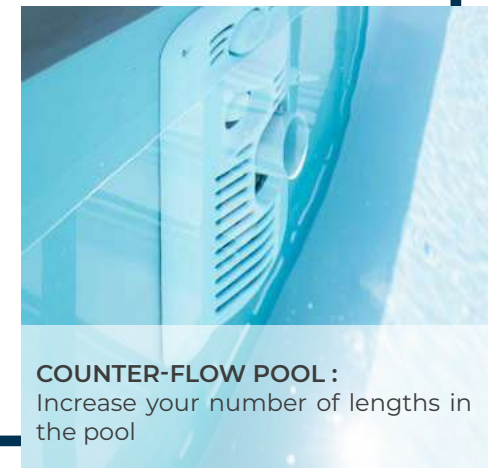

SOFT TOUCH FOAM FOR COMFORT:
Soft stairs and smoother walls

COUNTER-FLOW POOL :
Increase your number of lengths in the pool

i.magi.x

A SMART AND CONNECTED POOL:
Control and monitoring of all pool settings using the imagi-x App