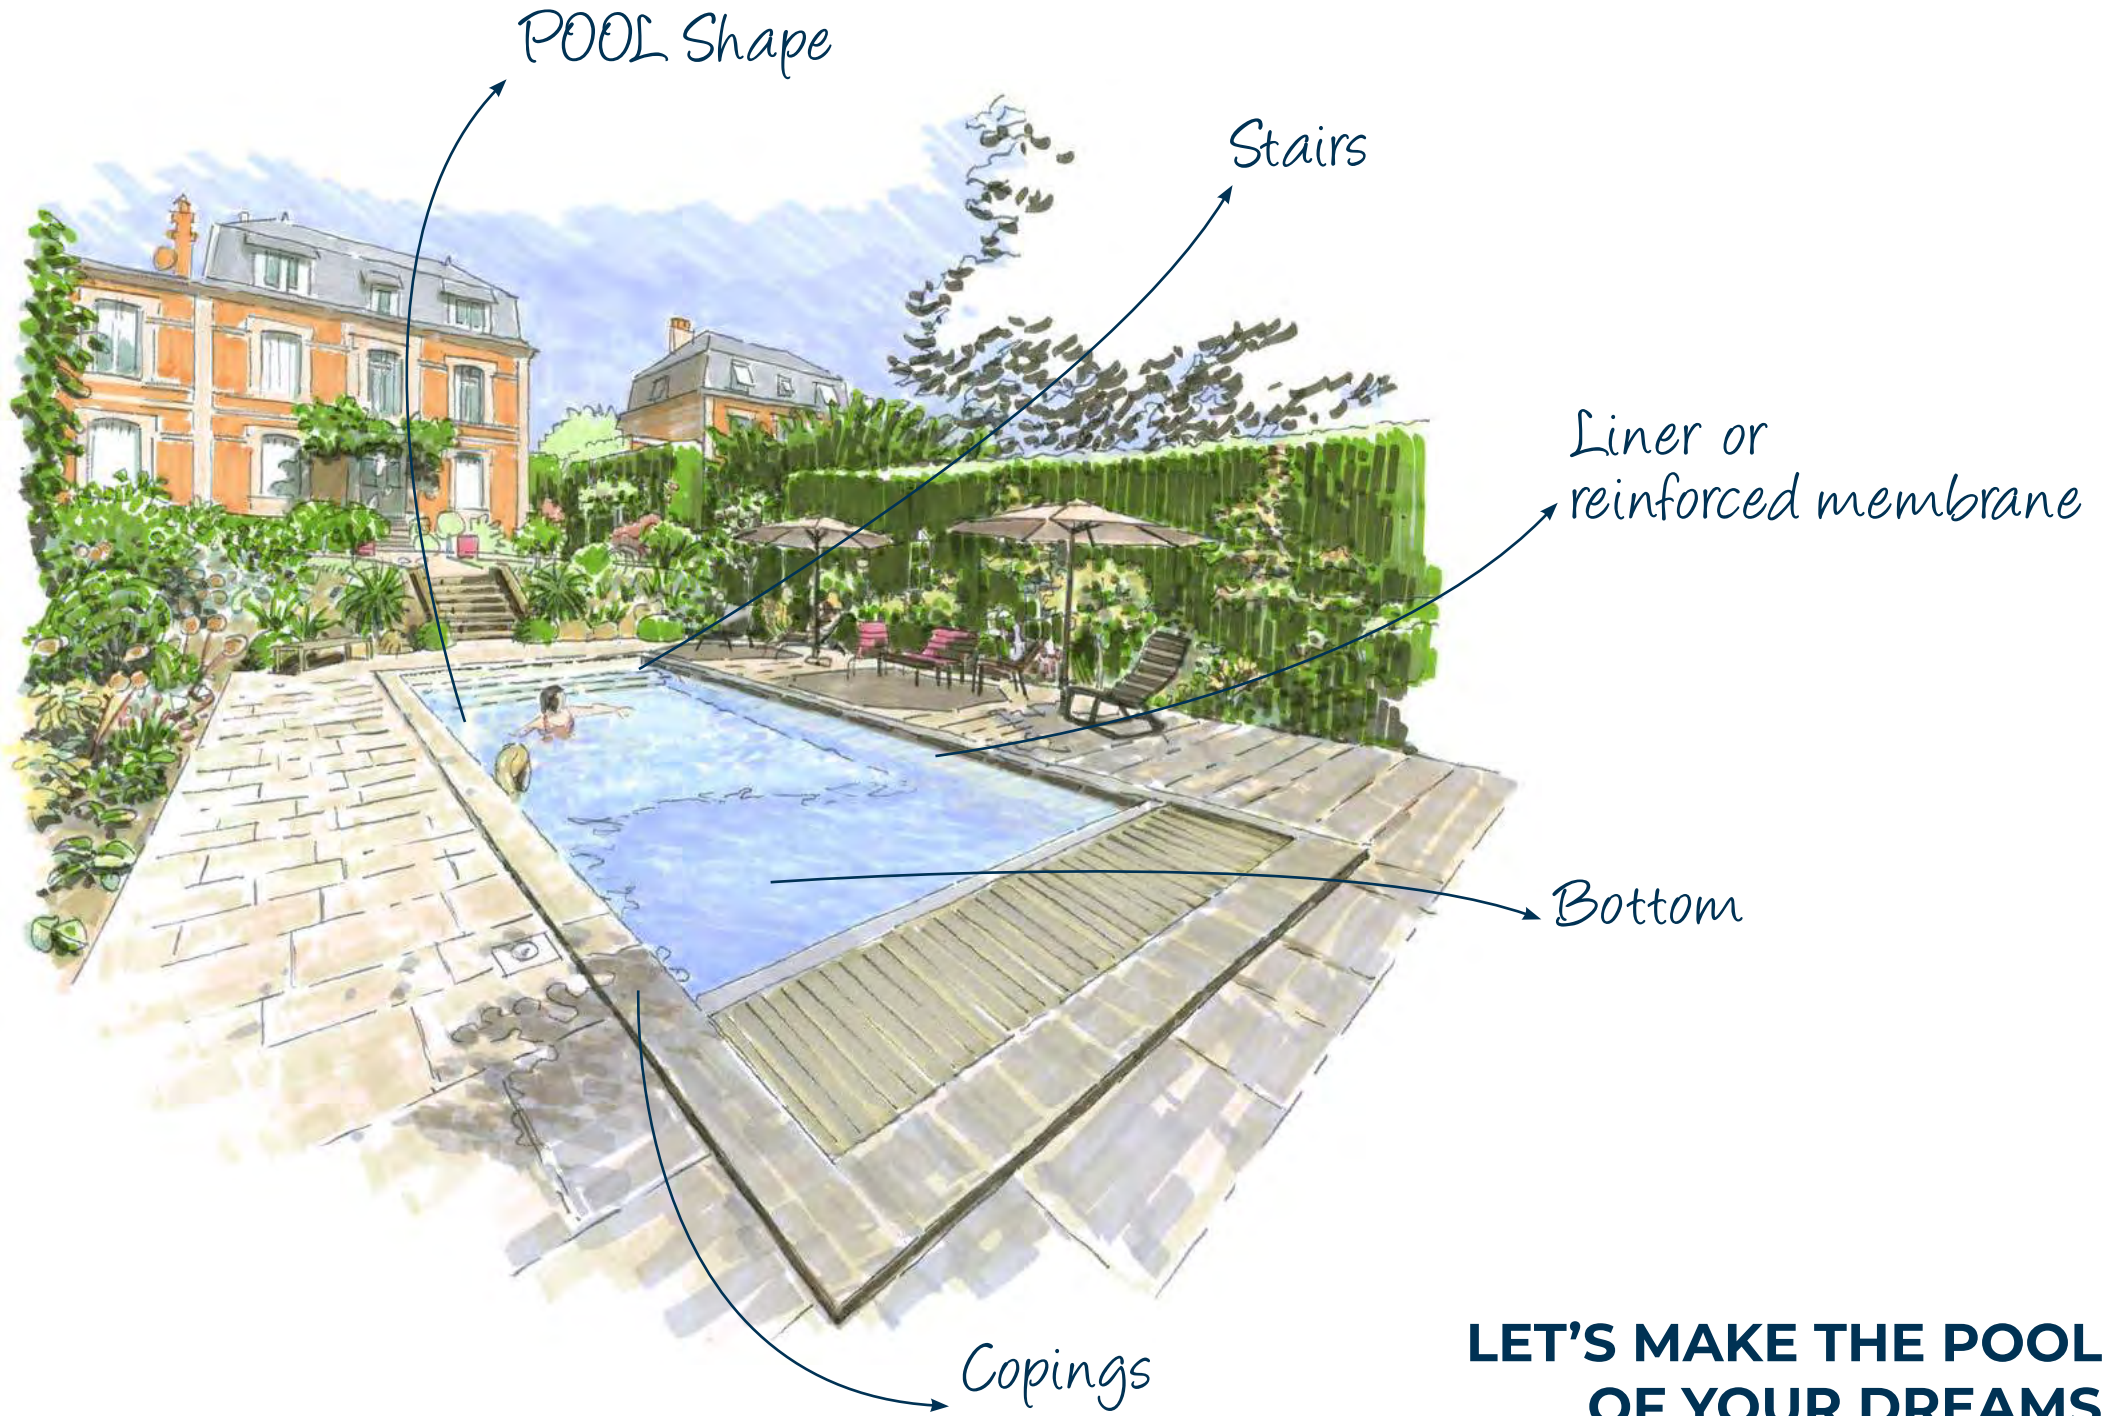

**LET'S MAKE THE POOL
OF YOUR DREAMS**