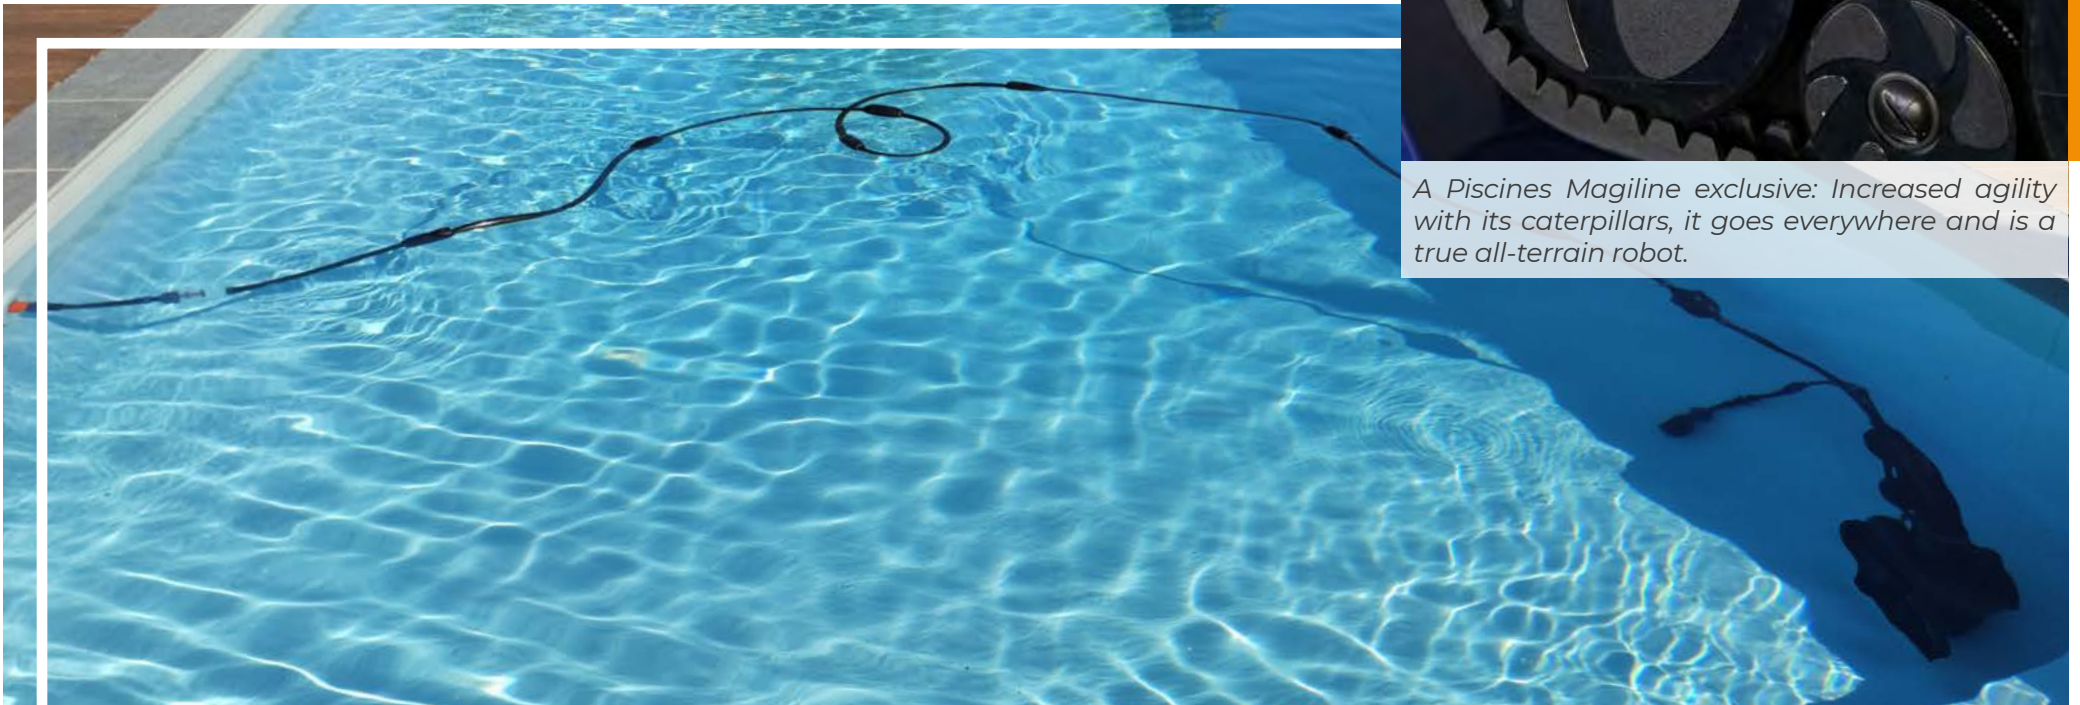

OPTION ROBOT MAGIBLACK

MAGI·PRESTIGE

MAGILINE EXCLUSIVE: Hydraulic robot MAGIblackTankTrax

The MAGIblack TankTrax swimming pool robot works with hydraulic energy supplied by the pressure from the integrated booster in the nfx filter block.

Using the venturi effect, it sucks up the debris from the filter bag. It keeps the water active by randomly moving around at the bottom of the pool and along the wall.

A Piscines Magiline exclusive: Increased agility with its caterpillars, it goes everywhere and is a true all-terrain robot.