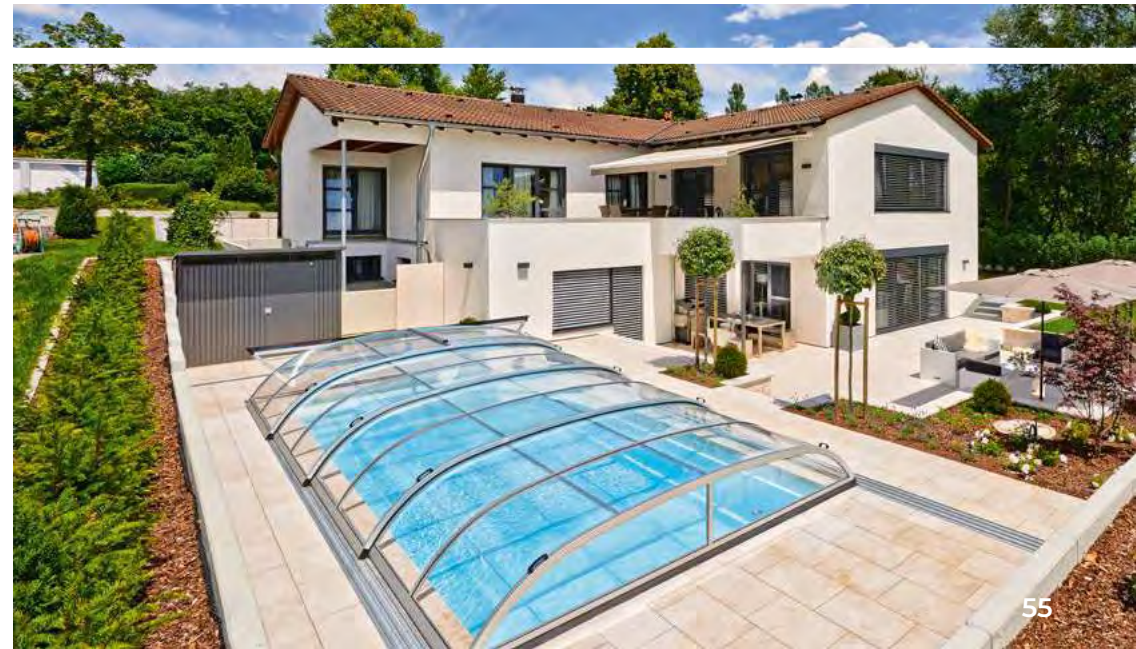

Guide and assembly videos provided

Only one person is required for handling and safety

Delivery and unloading with a forklift truck