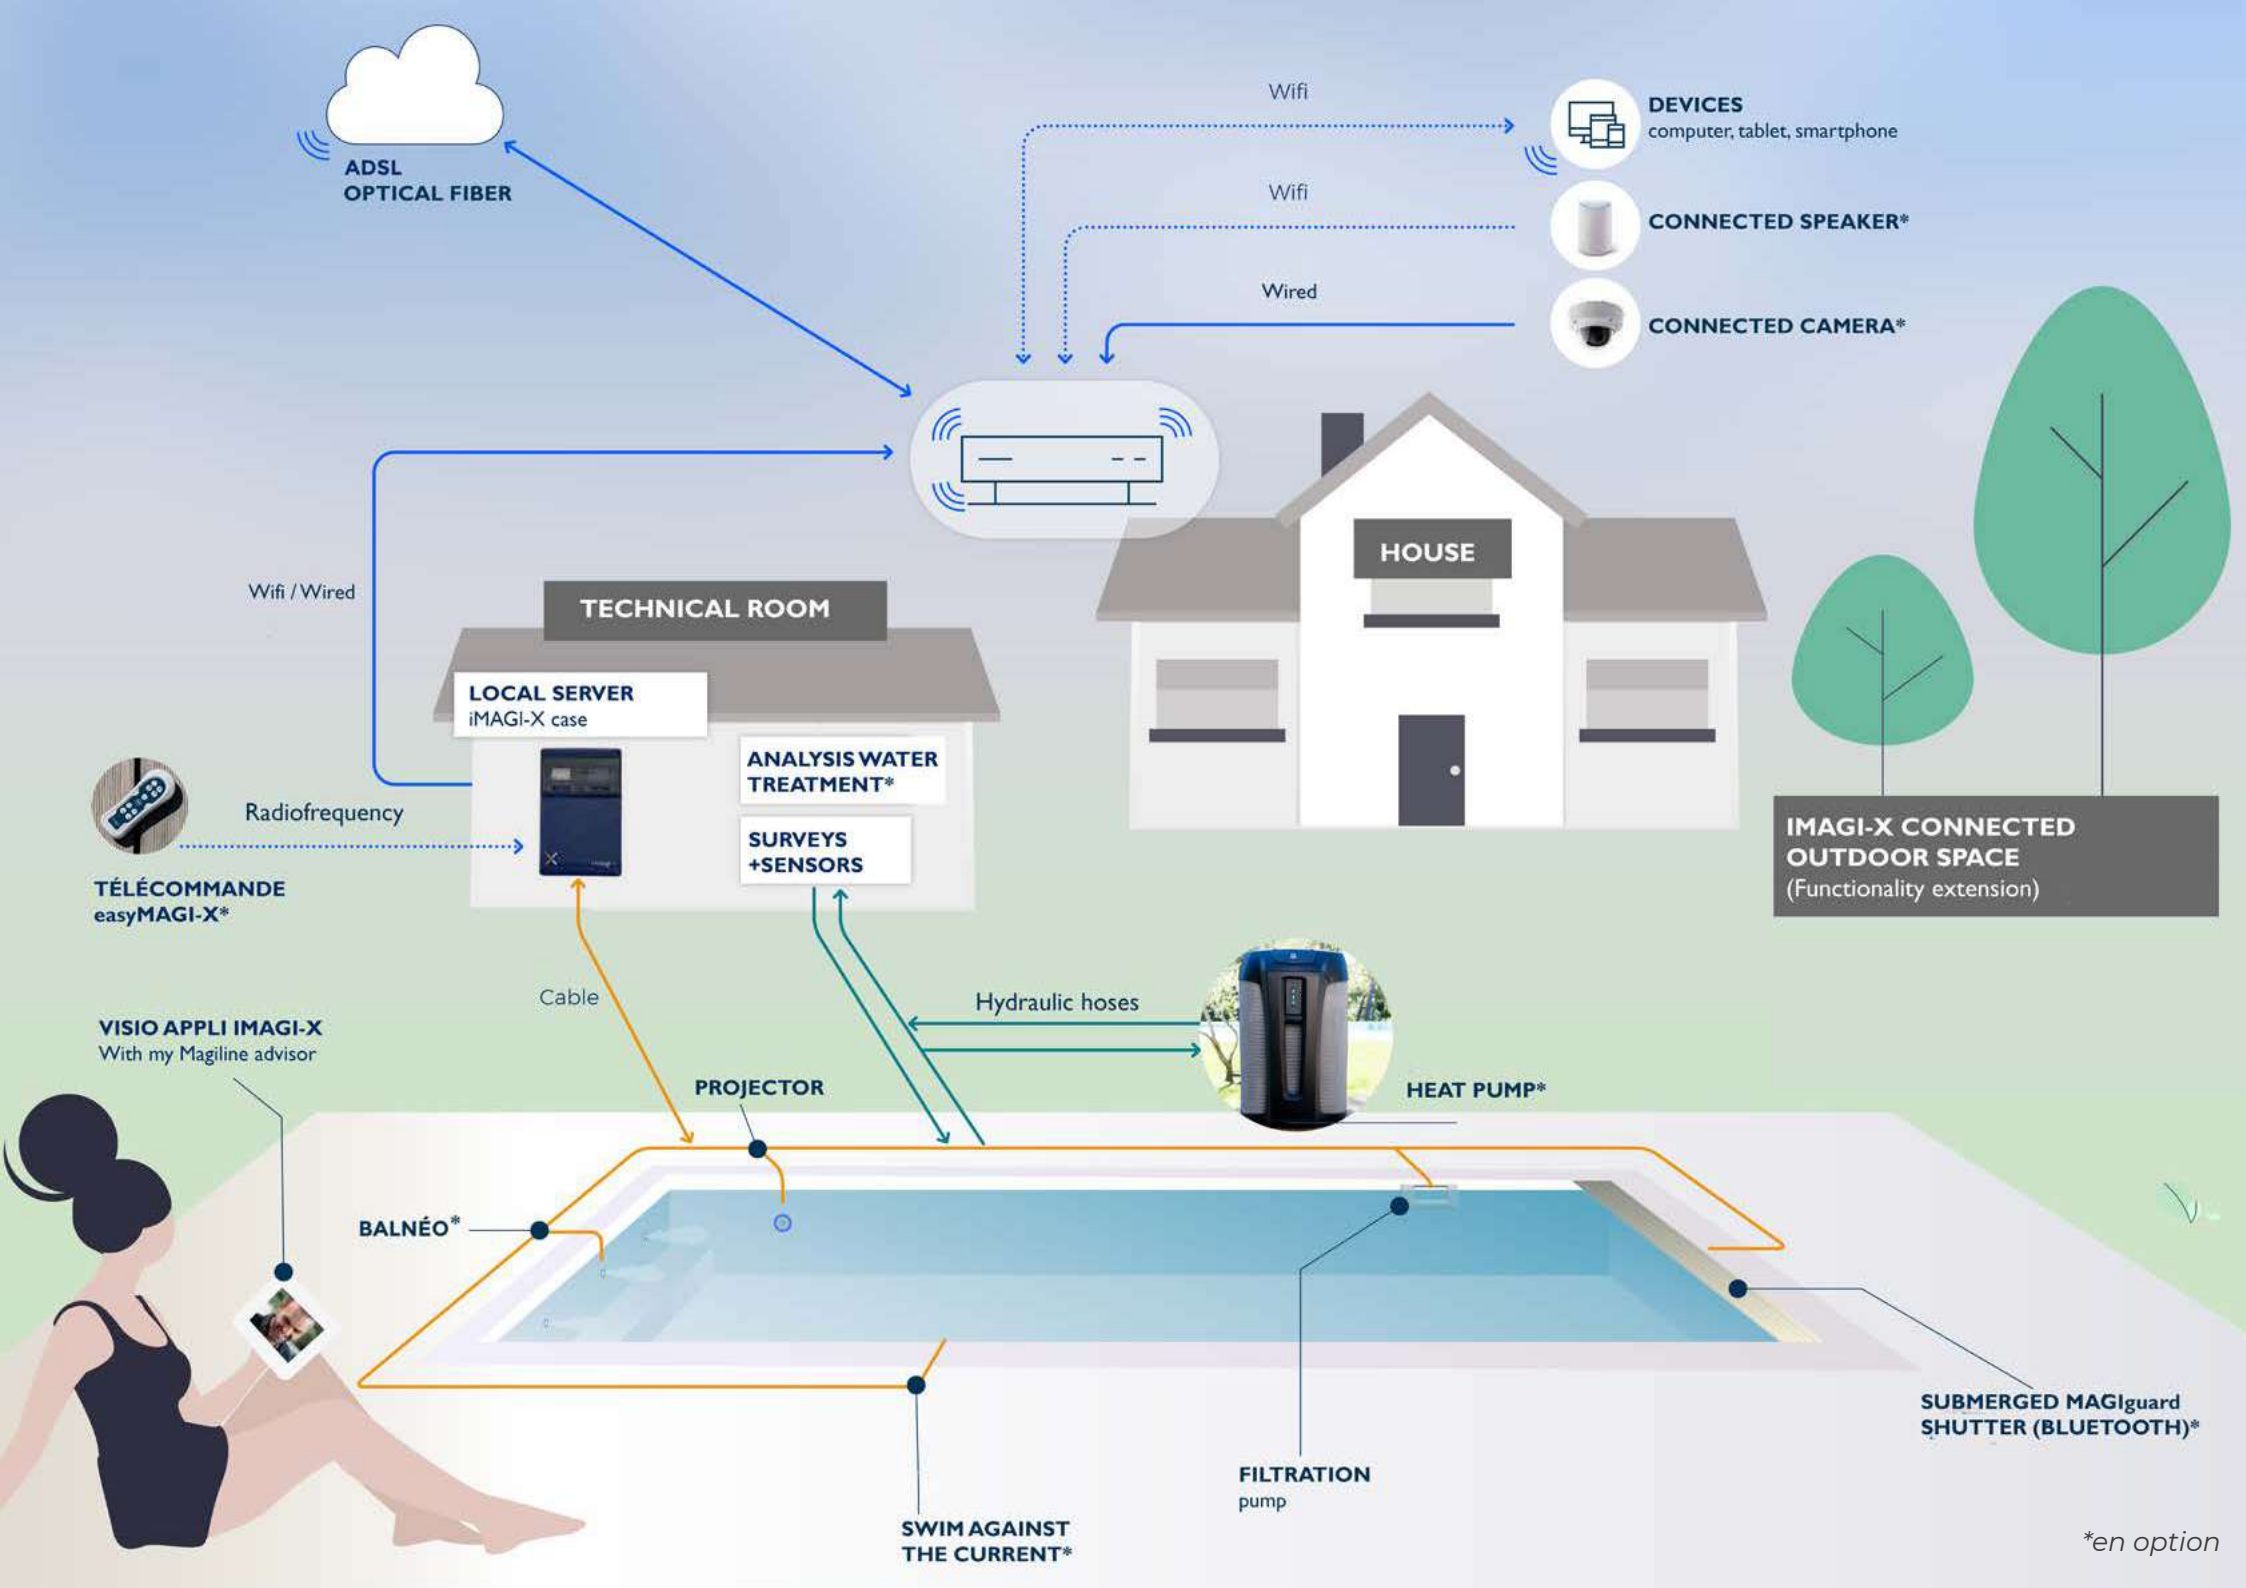

nfx30 or nfx40

- Cartridge extractor to effortlessly remove elements (optional)
- Non-return valve to prevent dirty water particles from going back into the pool
- MAGIskim prefiltering sock
- Very large «pre-filter» basket for high particle retention capacity
- Filter media with a filtration fineness of 15 microns

INTELLIGENT SWIMMING POOL WITH IMAGI-X INSIDE TECHNOLOGY

MAGI·PRESTIGE

i·magi·x

iMAGI-X is an exclusive intelligent solution, designed to automate the pool's functionalities and optimize electrical consumption.

An **application** accessible via a **smartphone** or a **tablet** makes it easier to manage the pool's settings and many other functions (water disinfection, heating, lighting functions, Balneo or counter-current swimming, pool cleaning) from the pool's edge or remotely.

This complete iMAGI-X system also allows you to receive alerts and stay connected directly with your pool owner for **advice, maintenance, or remote services**.

This technology is equipped with a **voice command for greater ease of use** to give instructions via a connected control and a **waterproof remote control** (optional) to manage the equipment in its pool.