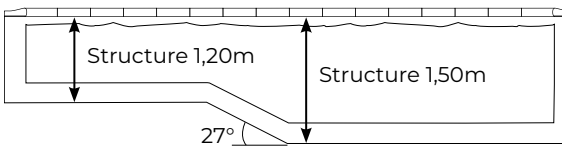

DIVE BOTTOM

With its large descent and its pit, the bottom is reminiscent of the Olympic pools. It's recommended for diving and swimming sports.

DIVE BOTTOM

2 LEVEL FLAT BOTTOM

2 LEVEL FLAT BOTTOM

A Magiline classic with a specific structural panel to allow each member of the family to benefit from an adapted area.

DIVE BOTTOM + SAFETY STEP

SAFETY STEP

The safety step located is 1.10 m under the curbstone for better maneuverability and comfort. It's also a safety measure for children who can easily reach the edge of the pool.