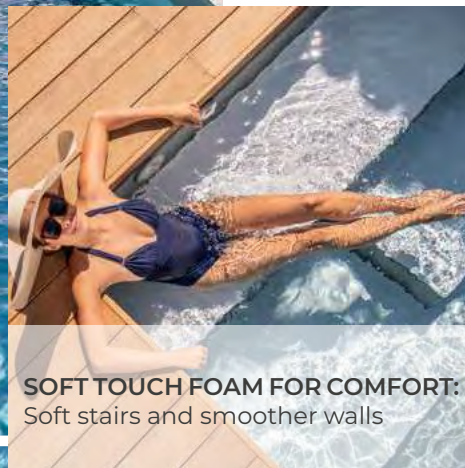

SOFT TOUCH FOAM FOR COMFORT:
Soft stairs and smoother walls

COUNTER-FLOW POOL :
Increase your number of lengths in the pool

i.magi.x

A SMART AND CONNECTED POOL:
Control and monitoring of all pool settings using the imagi-x App