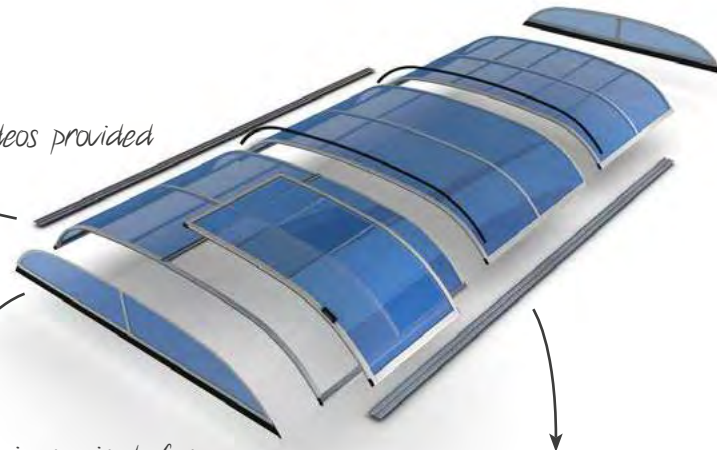

Guide and assembly videos provided

Only one person is required for handling and safety

Delivery and unloading with a forklift truck