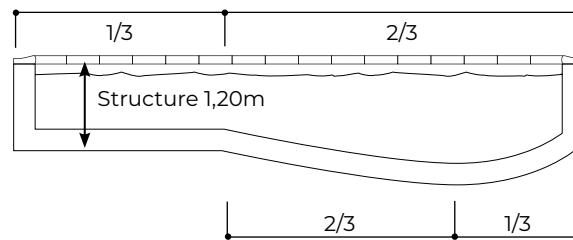

CURVED BOTTOM