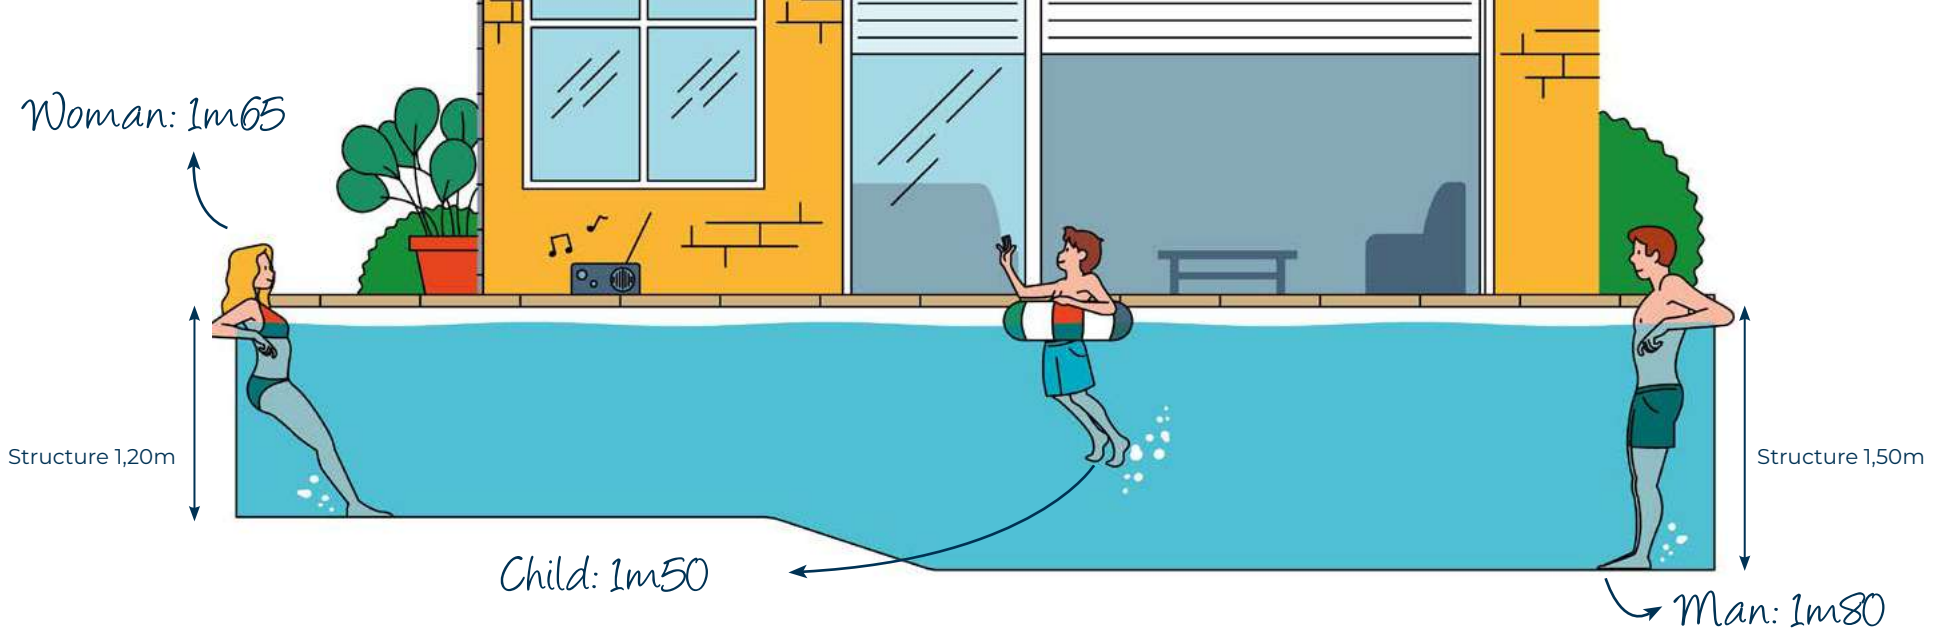

BOTTOM

HEIGHT

1,20M OU 1,50M

for the whole family

CURVED BOTTOM

The curved bottom is the most common because it's made using a small and a large pool: a play area for children and a swimming area for adults.

CURVED BOTTOM

CURVED BOTTOM + SAFETY STEP

FLAT BOTTOM

The flat bottom allows the whole family to be entertained in a shared space at the same depth.

FLAT BOTTOM

FLAT BOTTOM + SAFETY STEP

DIVE BOTTOM

With its large descent and its pit, the bottom is reminiscent of the Olympic pools. It's recommended for diving and swimming sports.