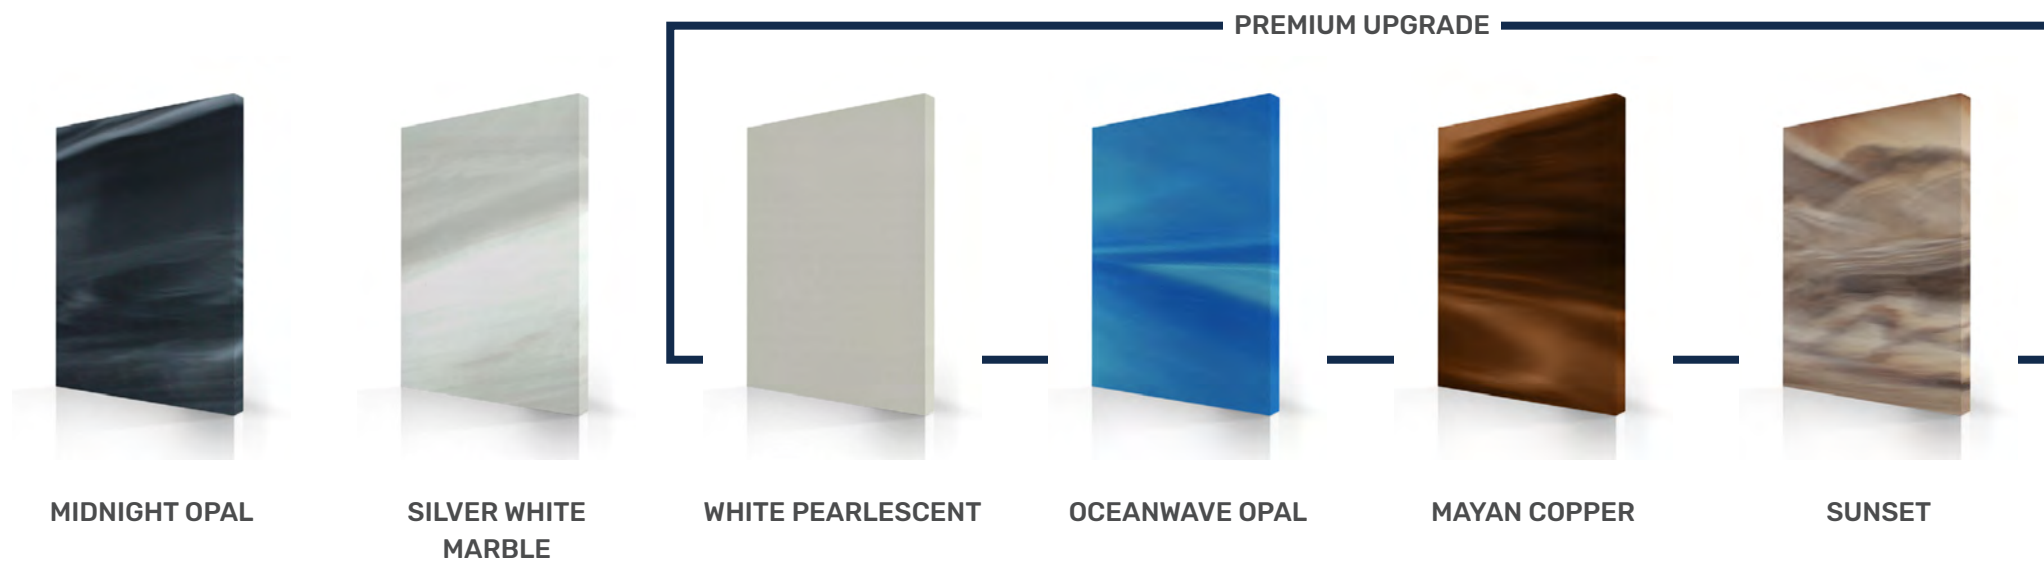

SHELL COLOUR CHOICES

Choose from our innovative colors, textures and designs, safe in the knowledge that the surface finish stays bright through years of use, colours remain true, and will not fade or dull in sunlight and Bio-Lok® technology provided by Aristech Acrylics® means the surface cleans easily and naturally resists microorganism buildup.