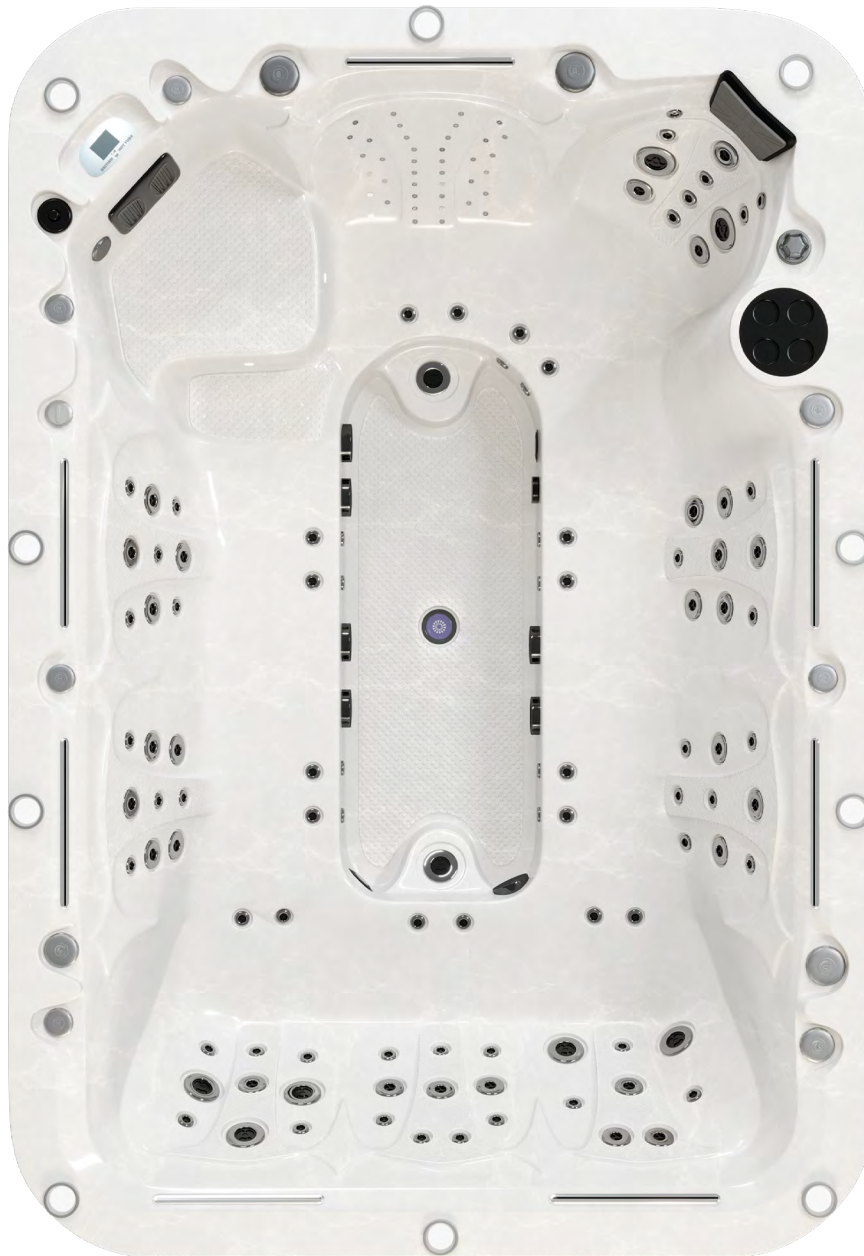

BUCKINGHAM™

This model is the largest in the British Hot Tub line-up with seating for up to 10 adults.

The Buckingham™ boasts ultimate hydrotherapy with a range of massage zones as well as large blade waterfalls offering a beautiful blanket of hot water therapy to soothe those aching shoulders.

Use the large seating area as seats or loungers, with the ability to move around and lounge out freely without restrictions. The large textured footwall offers space for all bathers, and the steps leading into the spa has ease of use in mind. The beautiful ergonomic design and sheer size really is a wow-factor providing the perfect family or party spa for everyone to enjoy.

SPECIFICATION

DIMENSIONS:	335 x 234 x 92 CM
SEATS:	10 Person Double Lounger
PUMPS:	4 x 2HP
POWER:	32 AMP
JETS:	144 Recessed Stainless Steel
FILTRATION:	Pressurized Filtration