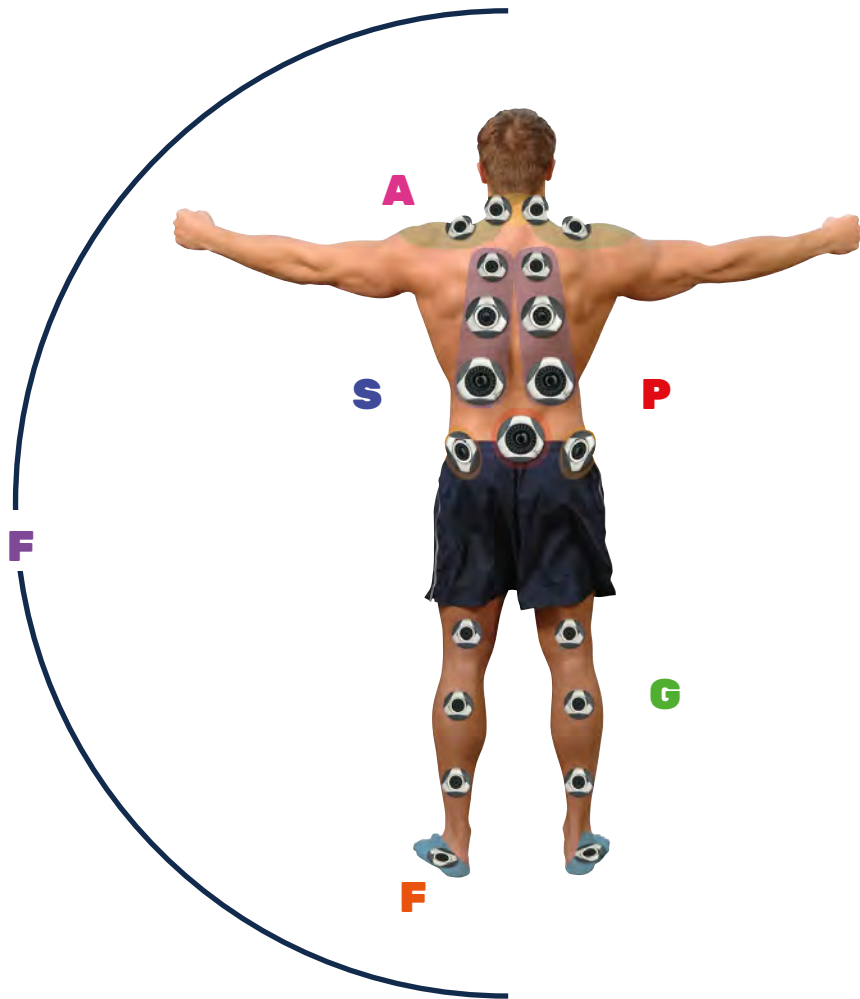

Although all hot tubs offer massage features, we take therapeutic value very seriously. A survey of our customers uncovered the fact that therapeutic benefits are the main reason why people invest in a hot tub.

Over the years, we have consulted with physiotherapists, and athletic experts to help maximise our Hot Tub design and build, to bring you uncompromising hydrotherapy.

That is why our hot tubs are designed with you in mind – our models offer strategically placed jets and advanced fully customizable massage features.

More jets does not necessarily mean a more effective massage. Precisely locating the correct size jet and massaging action where they are most effective, is key to providing health benefits. Therefore, we have created various zone therapy seats in our British Hot Tubs to focus on specific areas of the body for the ultimate hydrotherapy experience.