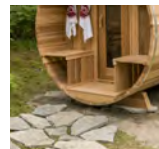

FRONT PORCH