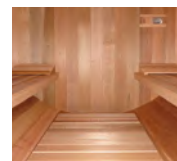

SIZE	183x183	183x214	183x244	214x183	214x214	214x244
WIDTH	183cm	183cm	183cm	214cm	214cm	214cm
DEPTH	183cm	214cm	244cm	183cm	214cm	244cm
HEIGHT	193cm	193cm	193cm	213cm	213cm	213cm
SEATS	4	4	8	4	6	8
LOUNGER SPACE	2	2	2	2	2	2
DOOR HEIGHT	142cm	142cm	142cm	142cm	142cm	142cm
DOOR WIDTH	56cm	56cm	56cm	56cm	56cm	56cm
PACKAGE SIZE	190 x 114 x 81cm	228 x 122 x 81cm	251 x 122 x 81cm	190 x 114 x 81cm	228 x 114 x 81cm	251 x 114 x 81cm

OPTIONAL EXTRAS

FLAT FLOOR