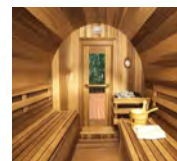

CURVED BENCHES