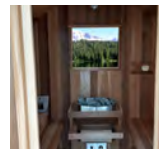

SQUARE REAR WINDOW