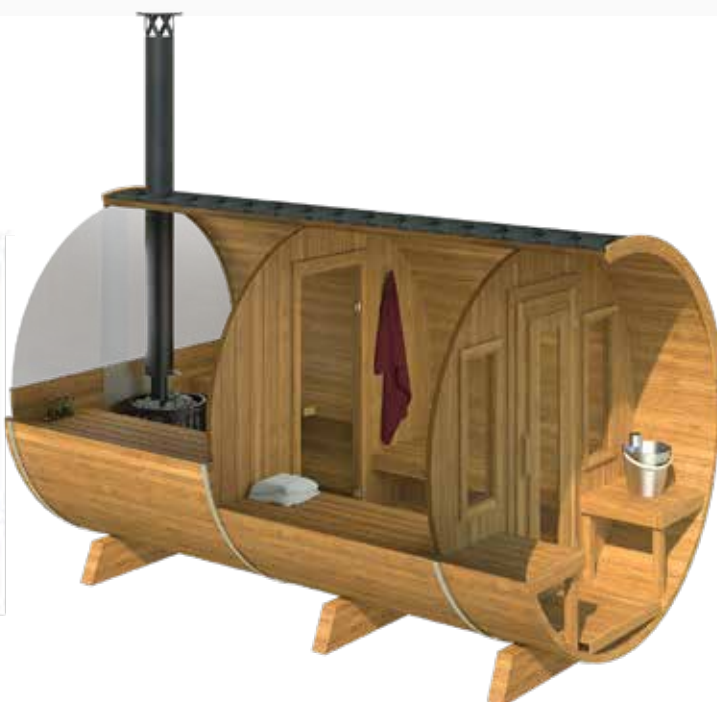

front 42 mm

sides 42 mm

2pc 38x92 Half moon glass 8mm temperad

70x180 cm

1450 kg

400x120x120 cm

MILLA 400T

DETAILS