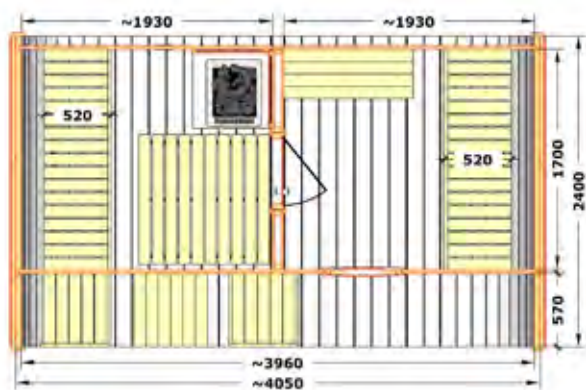

ULLA T

400x240 cm

197 cm

28 mm

42 mm

60x80 cm

2 pcs 160x59 cm

1200 kg

400x120x120 cm

ULLA FT

NEW
PRODUCT

DETAILS

400x300 cm

240 cm

42 mm

42 mm

Ø90 cm

70x180 cm

1800 kg

400x120x120 cm

FRIDA 240DT

400x240 cm

235 cm

front 42 mm