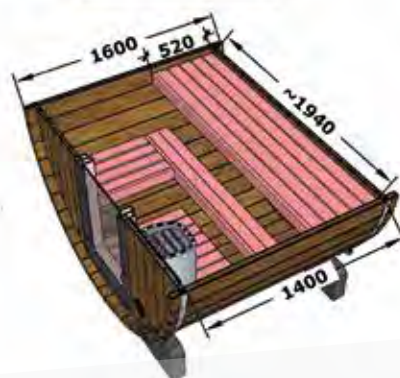

232 cm

42 mm

67x30 cm

180x59 cm

900 kg

300x120x120 cm

DETAILS

THORA

DETAILS

160 cm

205/230 cm

28 mm

42 mm

-

160x59 cm

600 kg

200x120x85 cm

MATILDA

160 cm

205/235 cm

front 28 mm

sides 42 mm

Front wall glass element

Front wall glass element