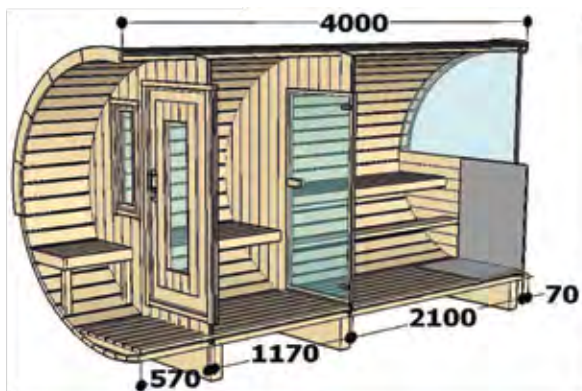

front 42 mm

sides 42 mm

2pc 38x92 Half moon glass 8mm temperad

70x180 cm

1450 kg

400x120x120 cm

MILLA 400T

DETAILS

400 cm

230 cm

front 28 mm

sides 42 mm

4pcs 30x92 cm

70x180 cm

1250 kg

400x120x120 cm