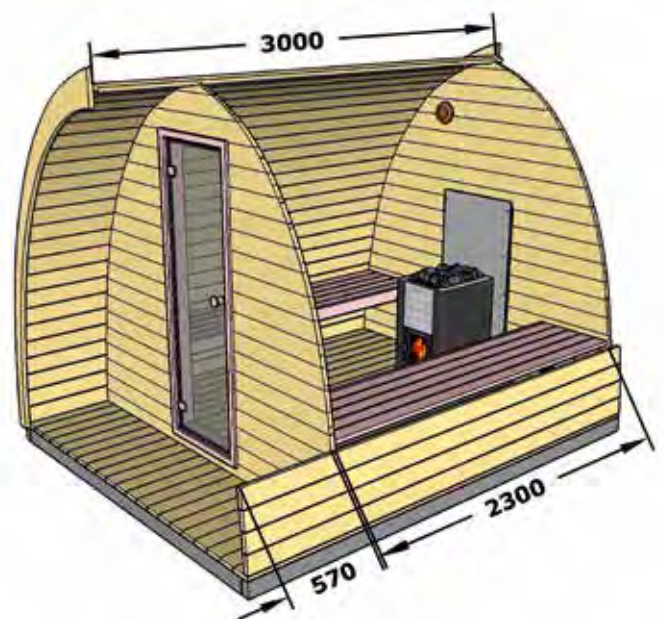

MATERIAL THICKNESS SIDES

SIZE

WINDOW DIMENSIONS

SG - SINGLE GLAZED (3 mm)

DOOR DIMENSIONS

DG - DOUBLE GLAZED 3-12-3

Water gutter: aluminium

Rubber gasket

232 cm

42 mm

67x30 cm

180x59 cm

900 kg

300x120x120 cm

DETAILS

THORA

200x120x85 cm

MATILDA

160 cm

205/235 cm

front 28 mm

sides 42 mm

Front wall glass element

Front wall glass element